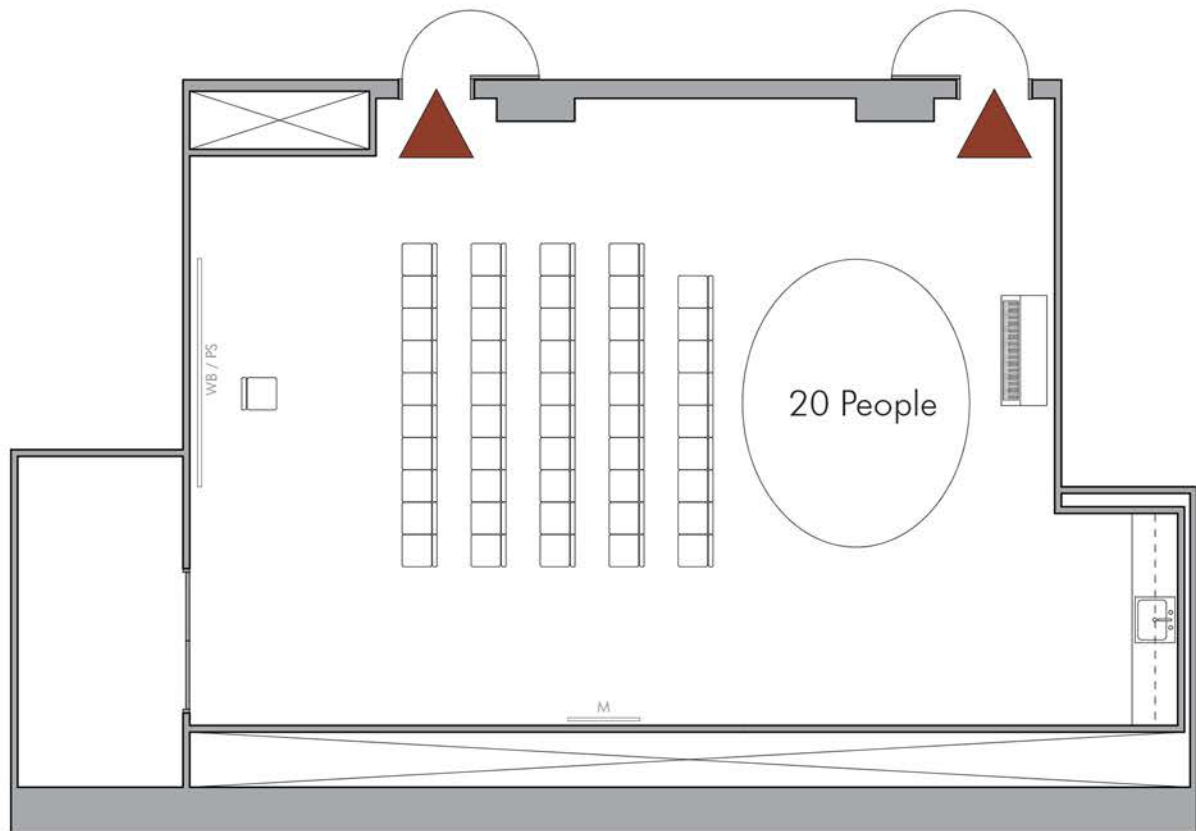

West Seattle Branch

2306 42nd Ave. S.W.

Lecture Layout Capacity: 70

Max Occupancy: 70

— Projection screen / Whiteboard / Monitor

▲ Emergency exit; keep clear