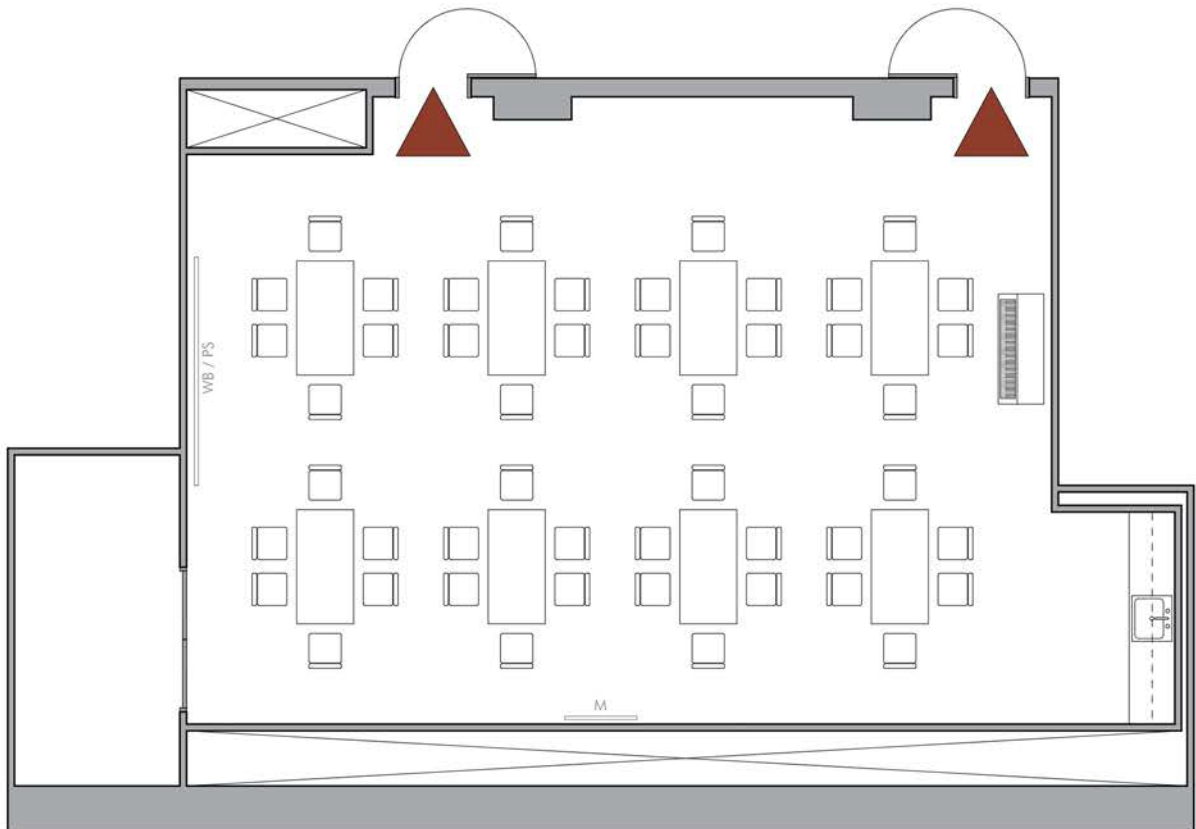

## West Seattle Branch

2306 42nd Ave. S.W.

**Craft Layout Capacity: 48**

Max Occupancy: 70

— Projection screen / Whiteboard / Monitor

▲ Emergency exit; keep clear