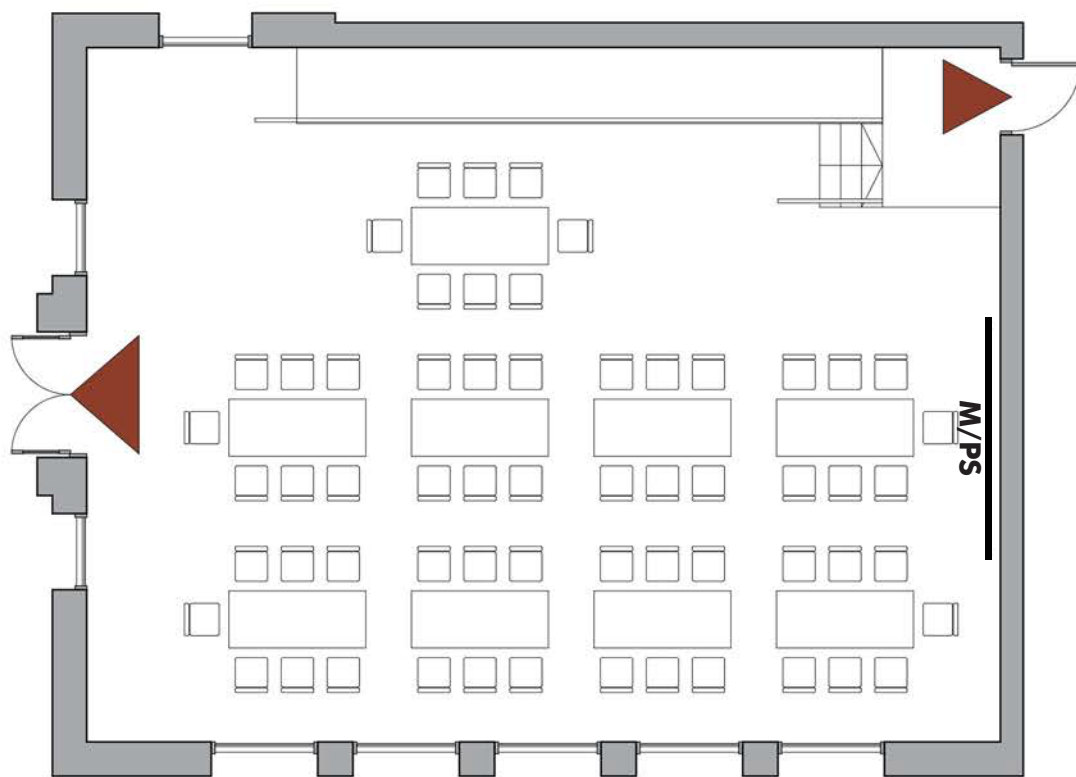

University Branch

5009 Roosevelt Way N.E.

Capacity: 60

Craft Layout

Emergency exit; keep clear

WB = White Board
PS = Projection Screen
M = Monitor