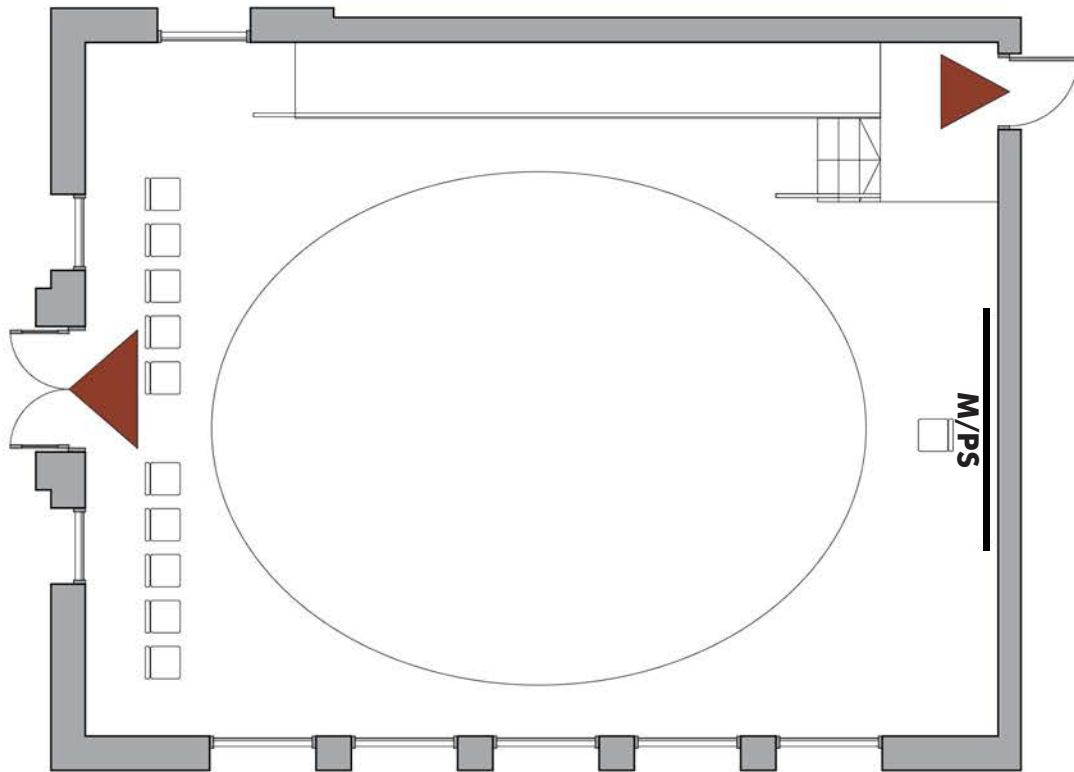

University Branch

5009 Roosevelt Way N.E.

Story Time Layout Capacity: 141

Max Occupancy: 141

Emergency exit; keep clear

WB = White Board
PS = Projection Screen
M = Monitor