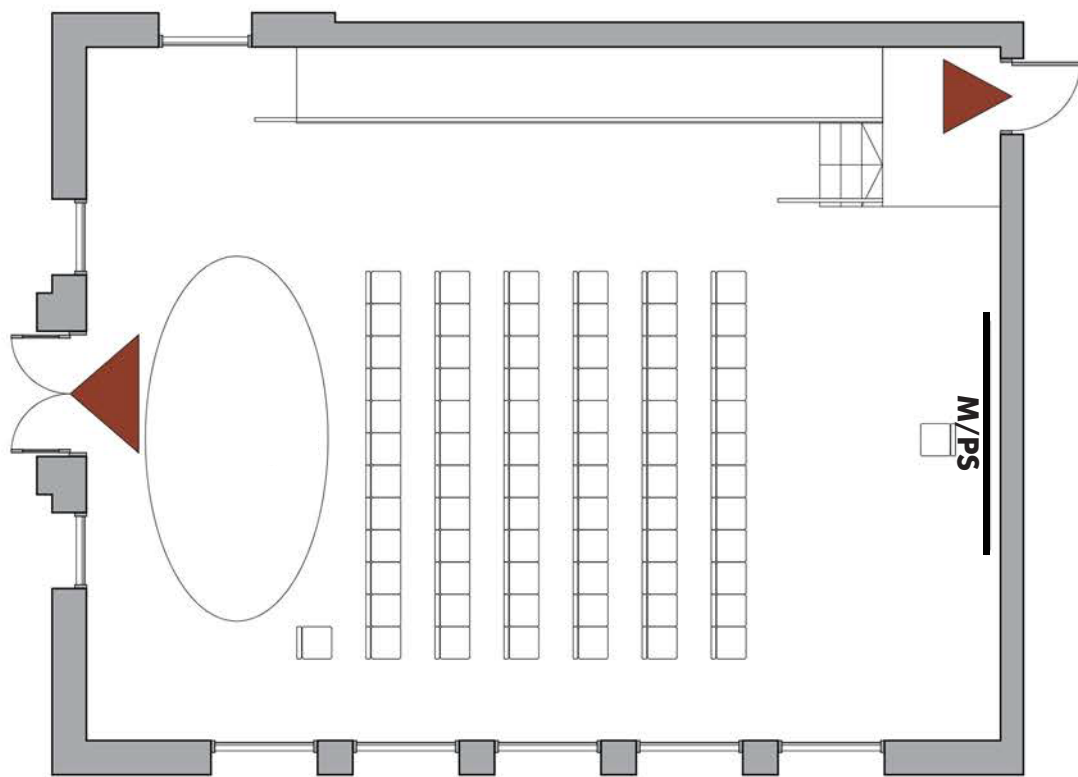

University Branch

5009 Roosevelt Way N.E.
Lecture Layout Capacity: 100

Max Occupancy: 141

Emergency exit; keep clear

WB = White Board
PS = Projection Screen
M = Monitor