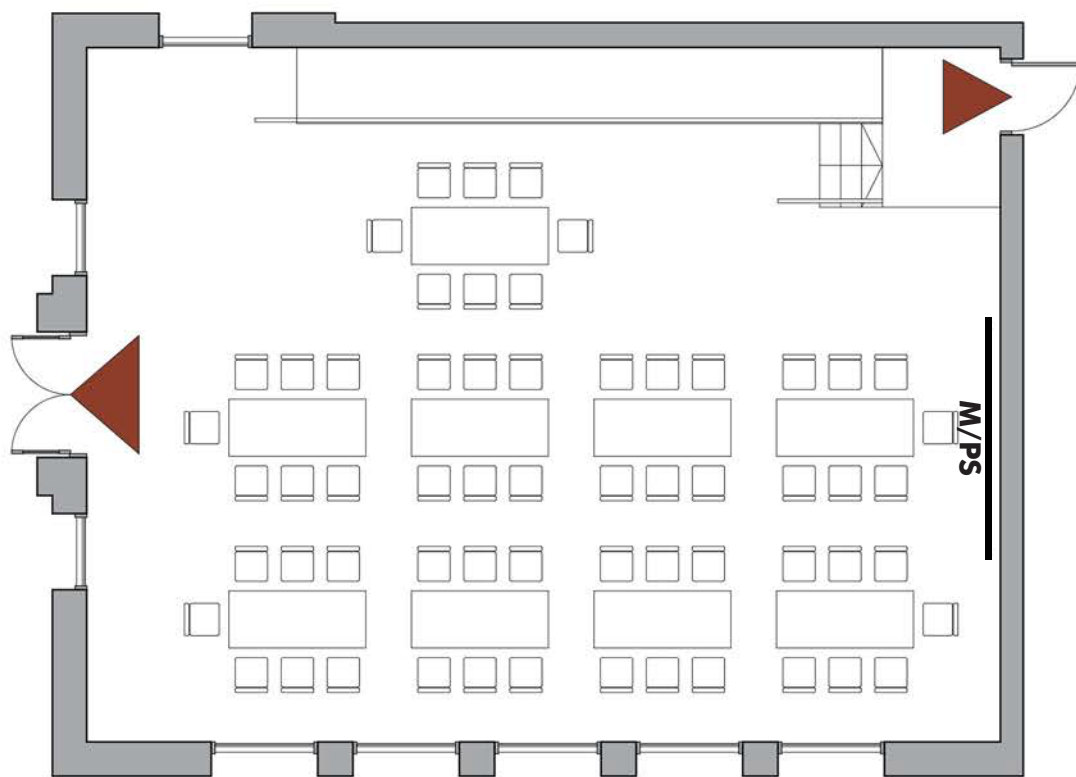

University Branch

5009 Roosevelt Way N.E.

Craft Layout Capacity: 60

Max Occupancy: 141

Emergency exit; keep clear

WB = White Board
PS = Projection Screen
M = Monitor