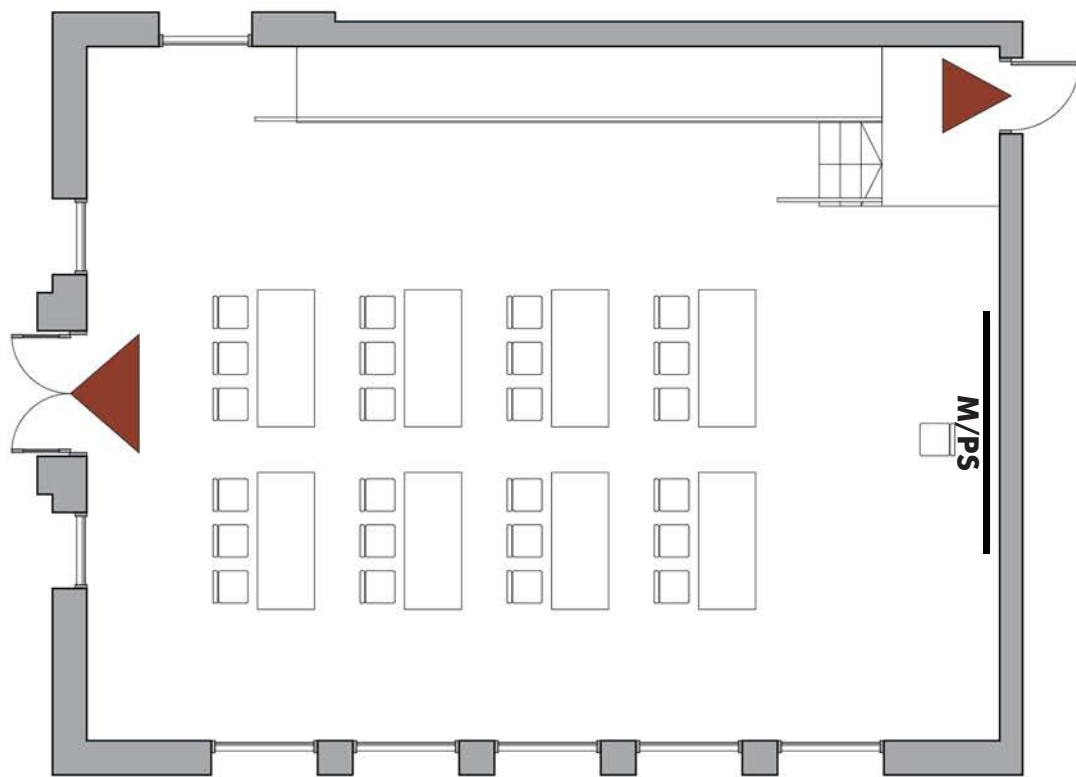

University Branch

5009 Roosevelt Way N.E.

Classroom Layout Capacity: 25

Max Occupancy: 141

 Emergency exit; keep clear

WB = White Board
PS = Projection Screen
M = Monitor