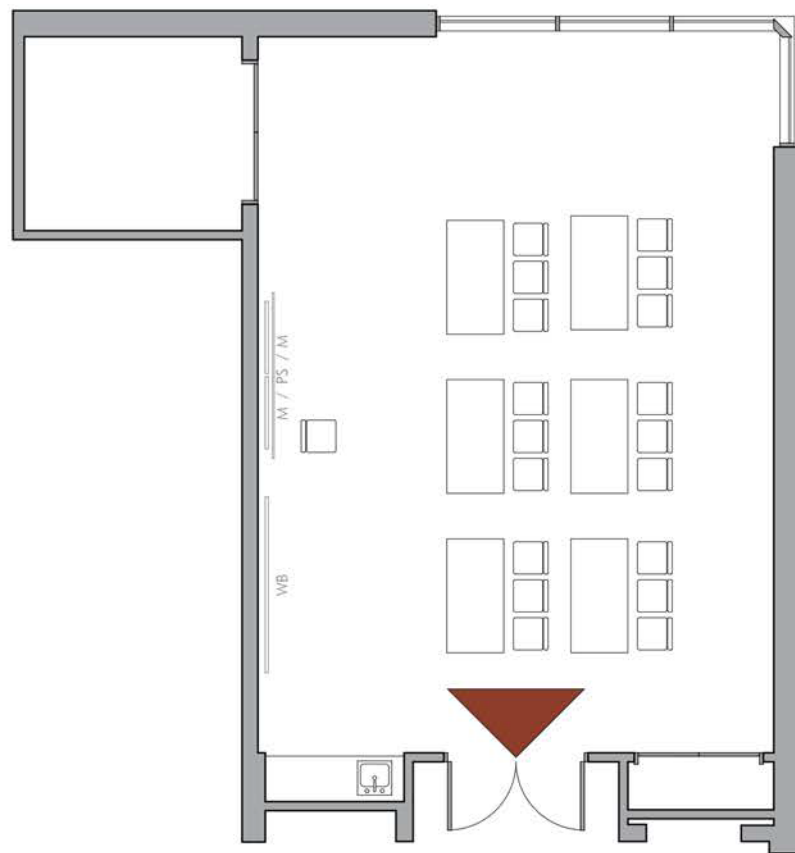

# Rainier Beach Branch

9125 Rainier Ave. S.  
**Classroom Layout Capacity: 19**

Max Occupancy: 48

— Projection screen / Whiteboard / Monitor

▲ Emergency exit; keep clear