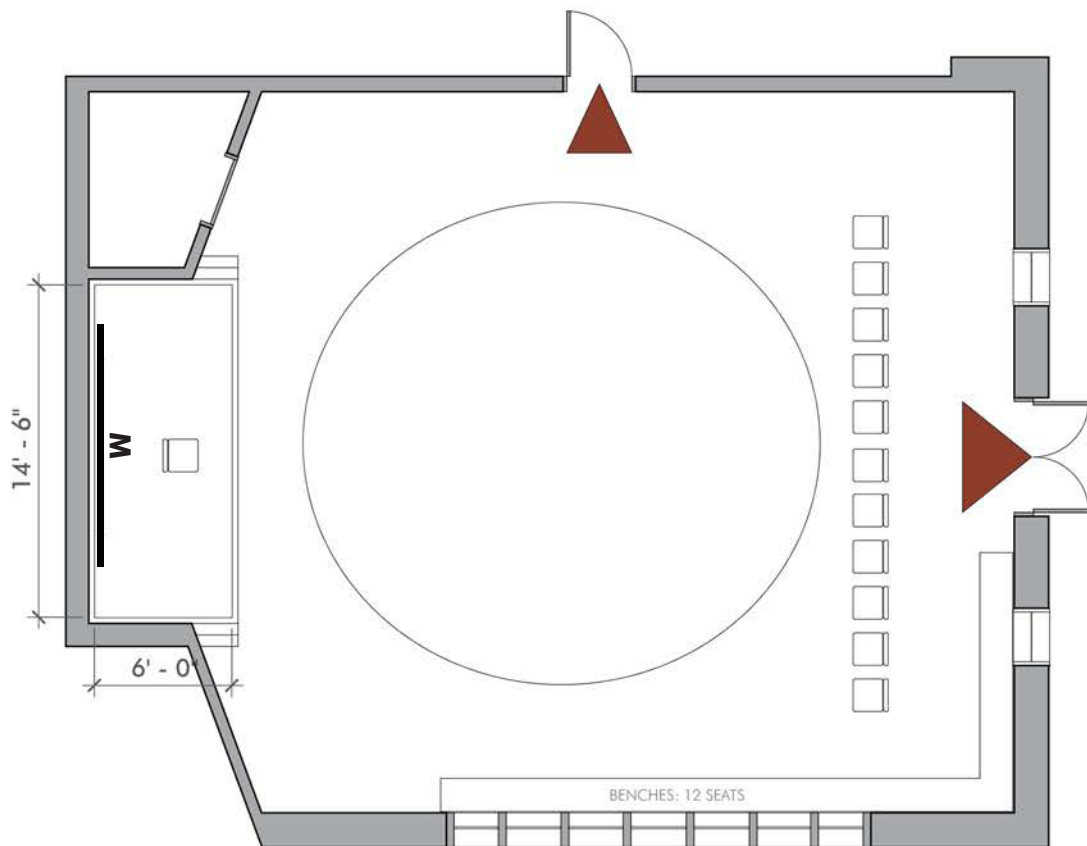

Queen Anne Branch

400 W. Garfield St.
Storytime Layout Capacity: 78

Max Occupancy: 78

 Emergency exit; keep clear

M = Monitor