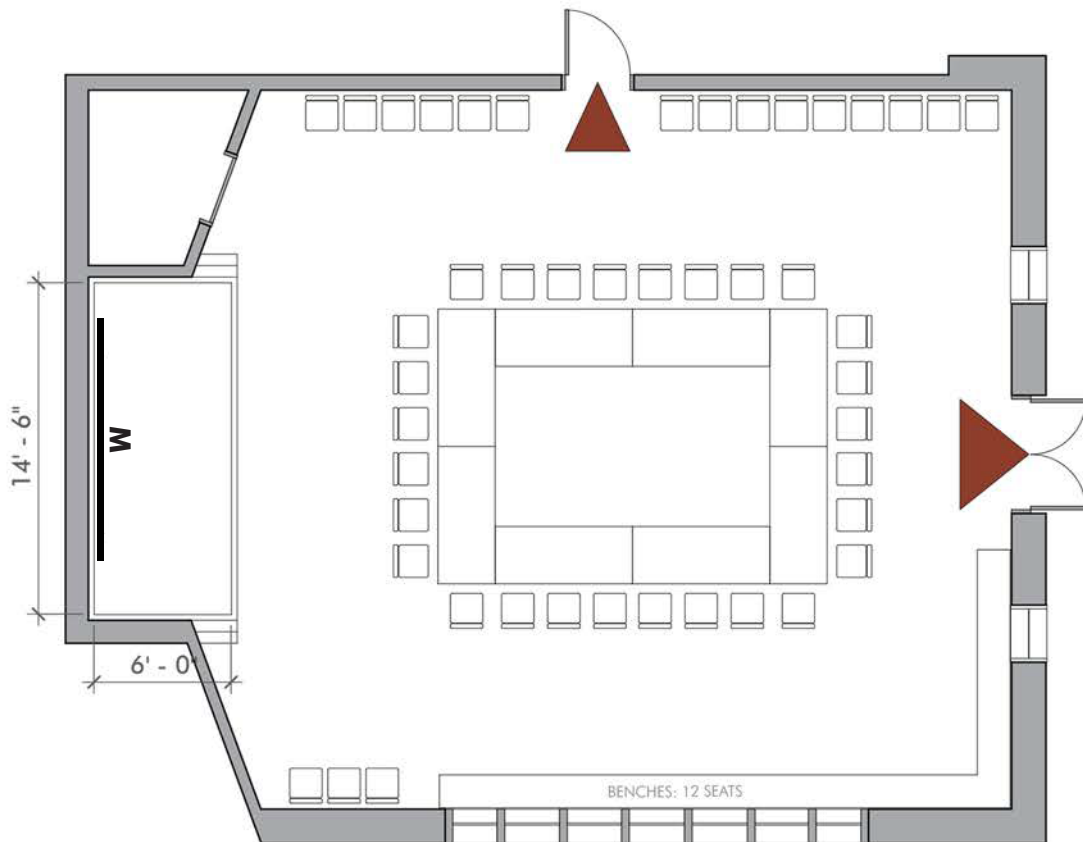

Queen Anne Branch

400 W. Garfield St.

Meeting Layout Capacity: 58

Max Occupancy: 78

M = Monitor

Emergency exit; keep clear