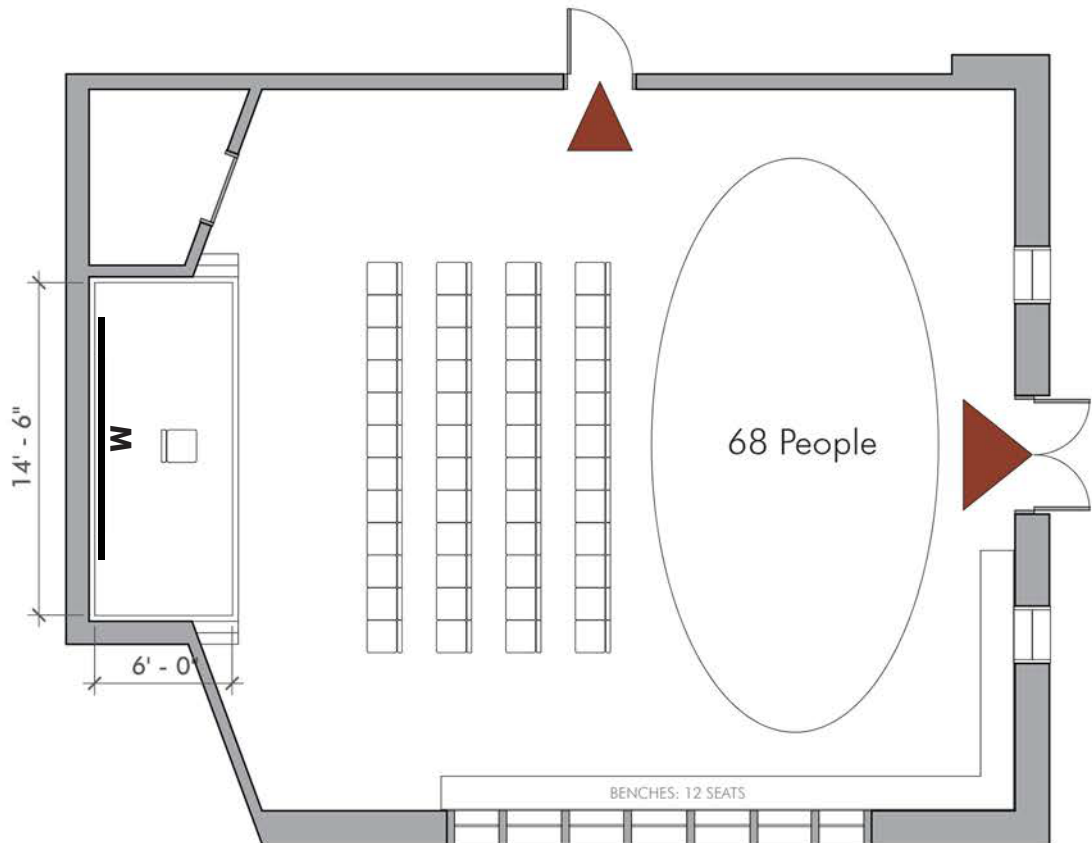

Queen Anne Branch

400 W. Garfield St.

Lecture Layout Capacity: 68

Max Occupancy: 78

M = Monitor

 Emergency exit; keep clear