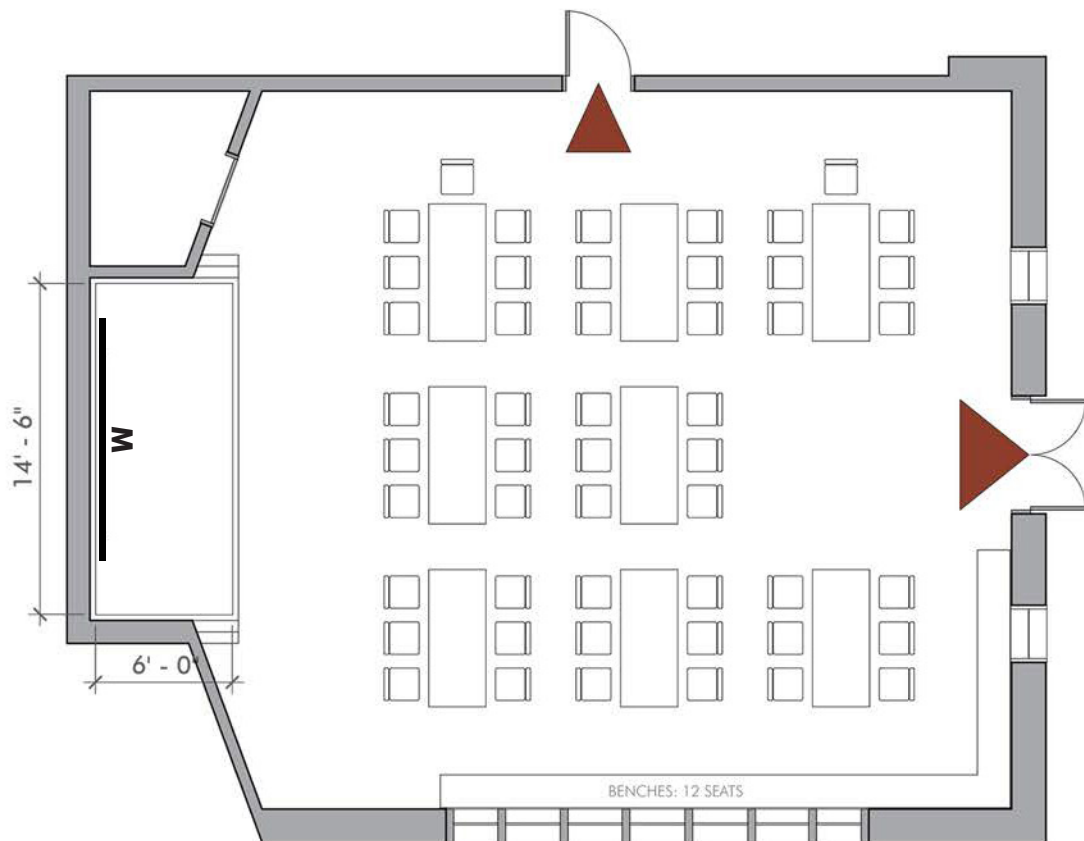

Queen Anne Branch

400 W. Garfield St.

Craft Layout Capacity: 50

Max Occupancy: 78

Emergency exit; keep clear

M = Monitor