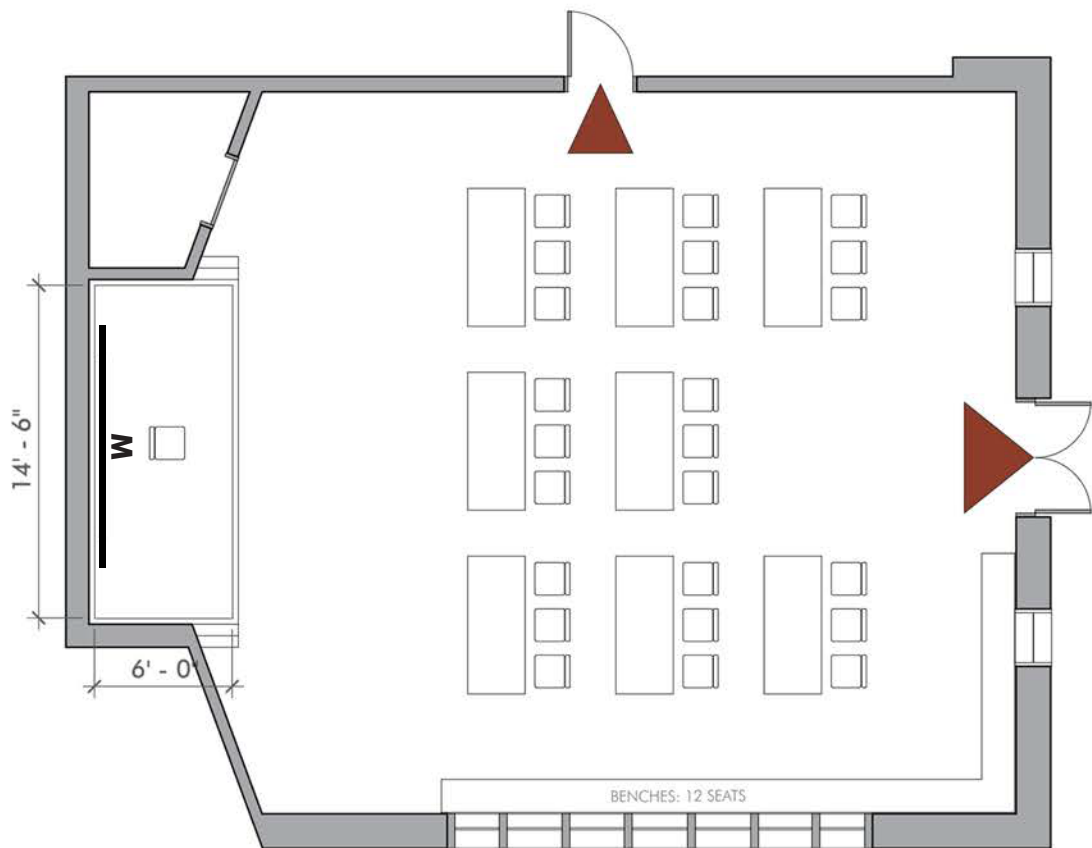

Queen Anne Branch

400 W. Garfield St.
Classroom Layout Capacity: 37

Max Occupancy: 78

 Emergency exit; keep clear

M = Monitor