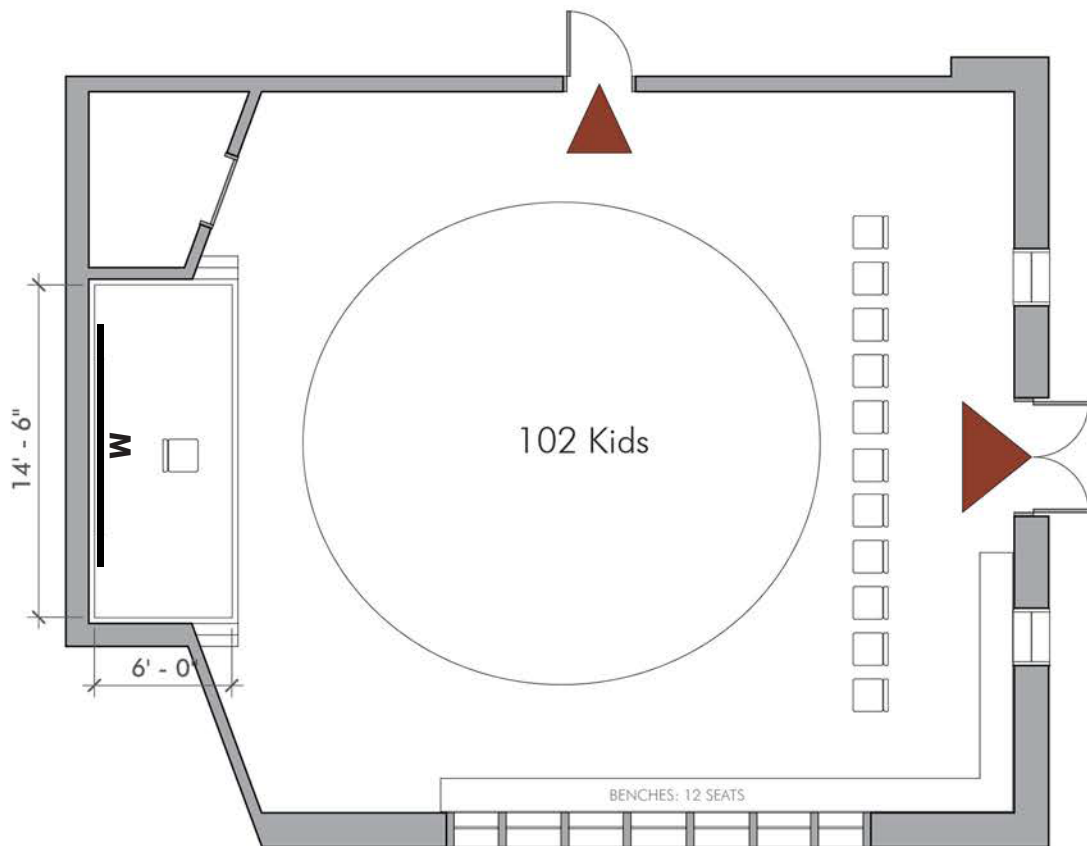

## Queen Anne Branch

400 W. Garfield St.

Capacity: 126

### Story Time Layout

 Emergency exit; keep clear

**M** = Monitor