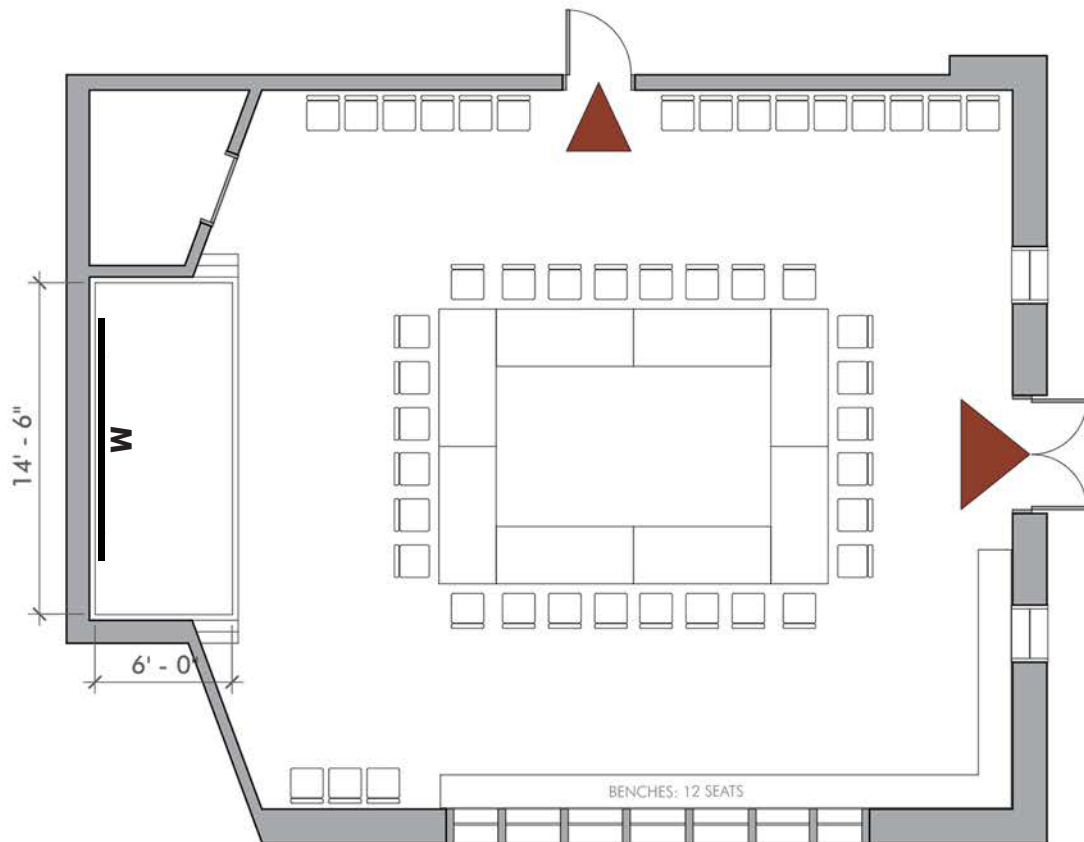

## Queen Anne Branch

400 W. Garfield St.

Capacity: 58

### Meeting Layout

Emergency exit; keep clear

**M** = Monitor