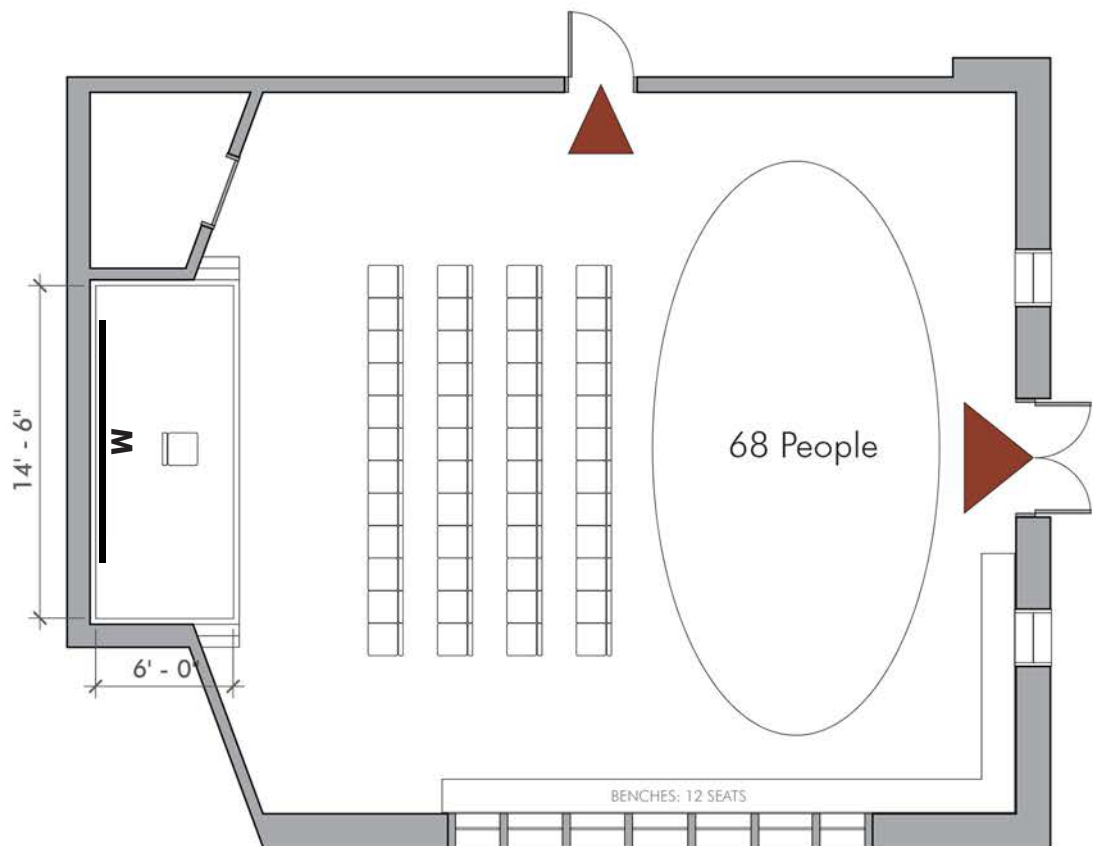

Queen Anne Branch

400 W. Garfield St.

Capacity: 126

Lecture Layout

M = Monitor

 Emergency exit; keep clear