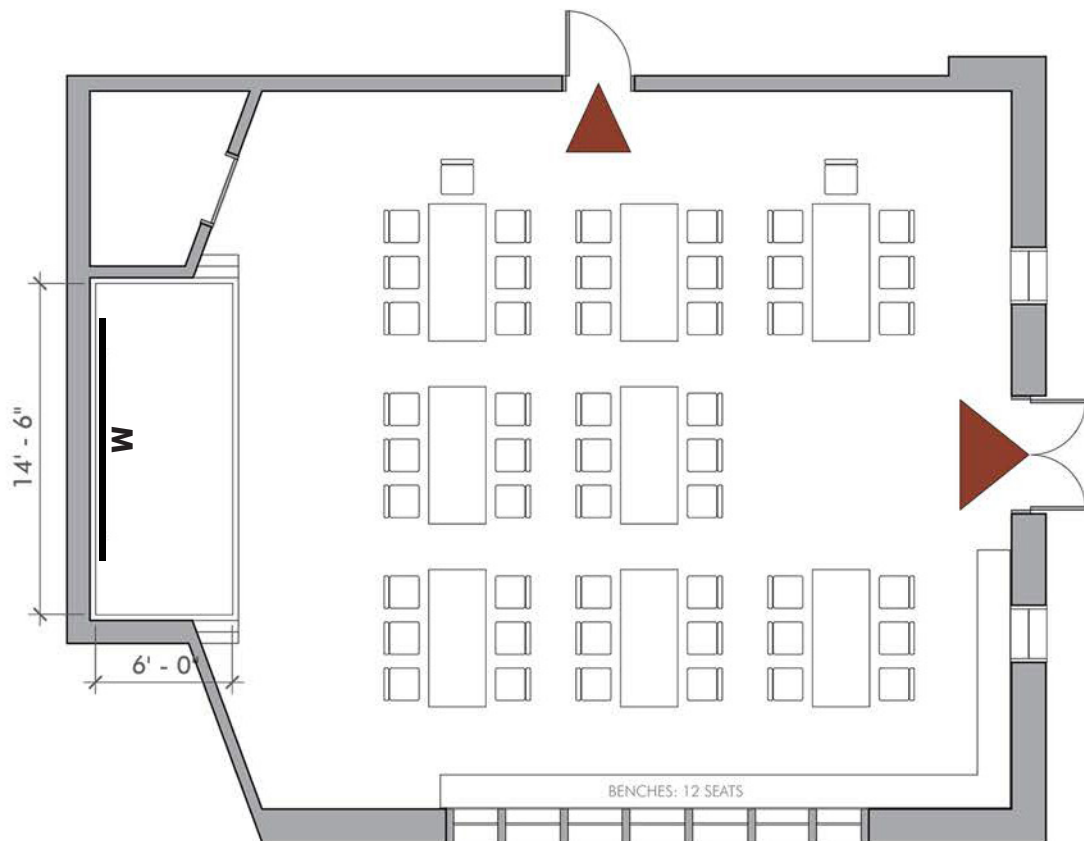

Queen Anne Branch

400 W. Garfield St.

Capacity: 50

Craft Layout

Emergency exit; keep clear

M = Monitor