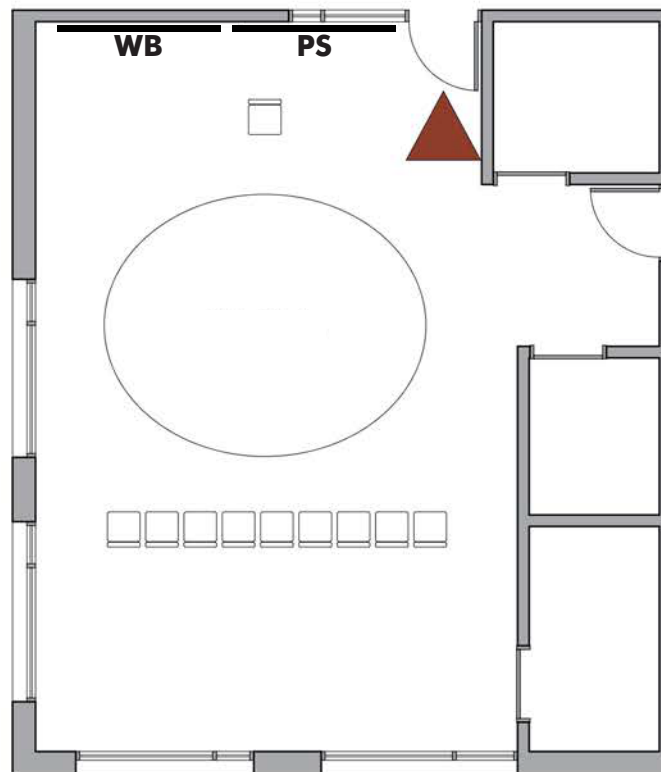

NewHolly Branch

7058 32nd Ave. S.

Story Time Layout Capacity: 35

Max Occupancy: 35

 Emergency exit; keep clear

WB = White Board
PS = Projection Screen