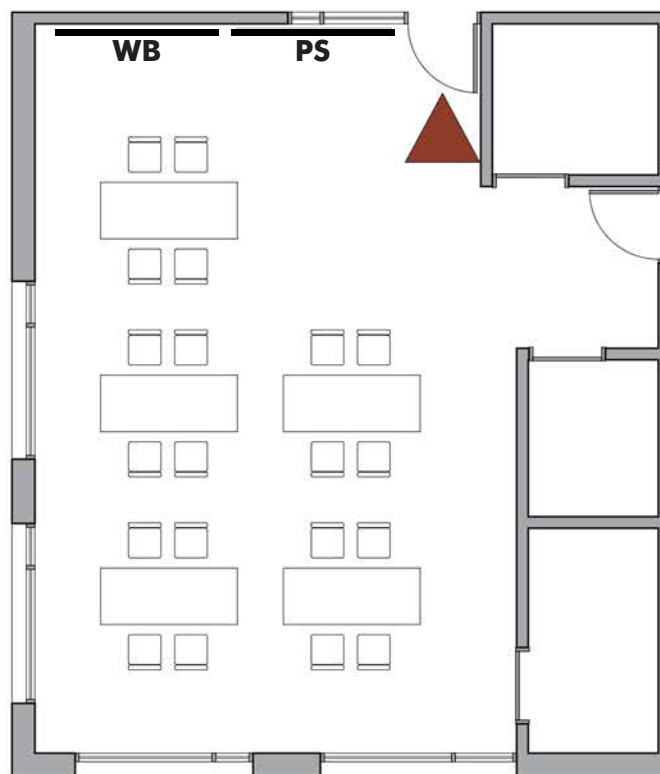

NewHolly Branch

7058 32nd Ave. S.
Craft Layout Capacity: 20

Max Occupancy: 35

 Emergency exit; keep clear

WB = White Board
PS = Projection Screen