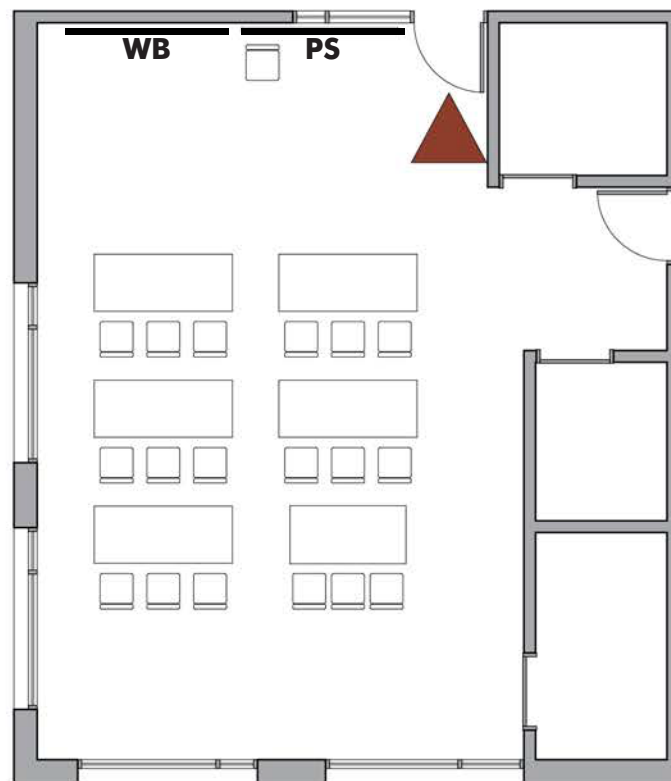

NewHolly Branch

7058 32nd Ave. S.

Classroom Layout Capacity: 19

Max Occupancy: 35

 Emergency exit; keep clear

WB = White Board
PS = Projection Screen