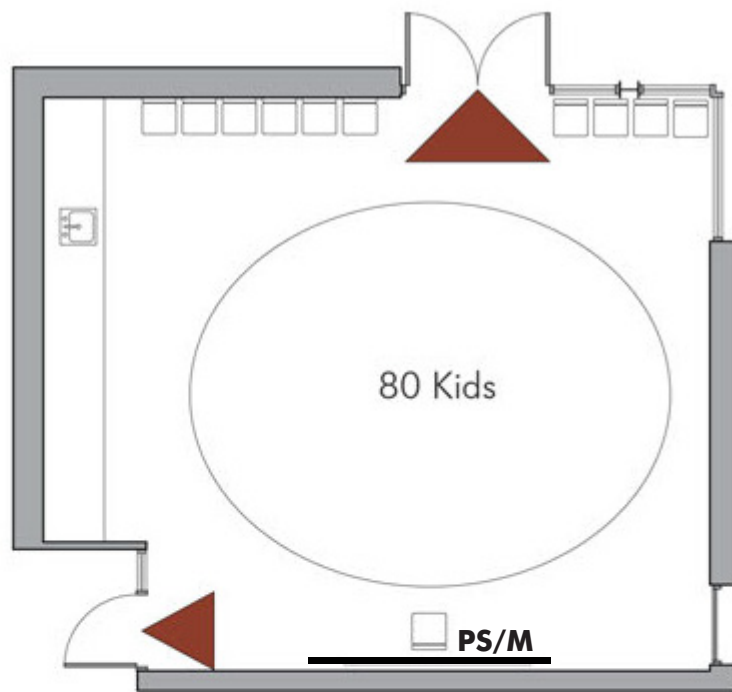

Northgate Branch

10548 Fifth Ave. N.E.

Capacity: 70

Story Time Layout

 Emergency exit; keep clear

PS = Projection Screen
M = Monitor