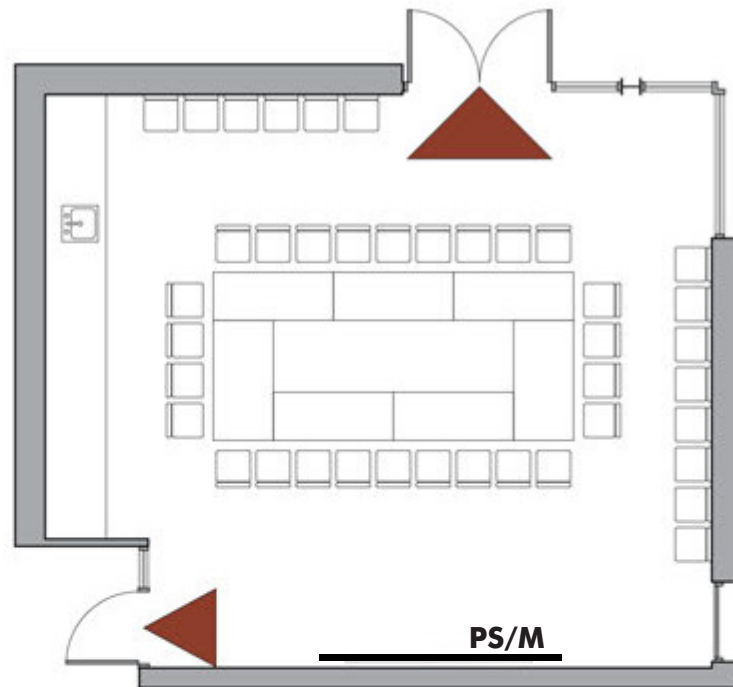

Northgate Branch

10548 Fifth Ave. N.E.

Capacity: 41

Meeting Layout

 Emergency exit; keep clear

PS = Projection Screen
M = Monitor