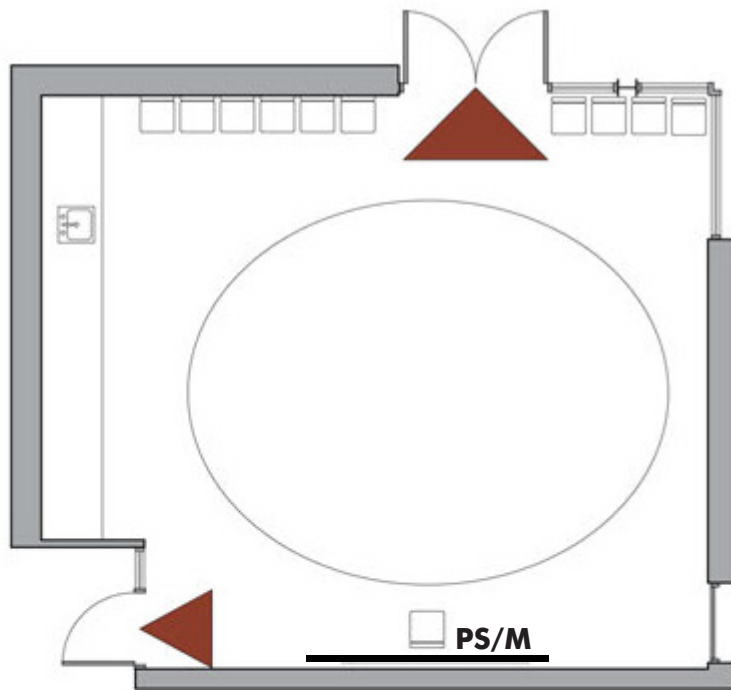

Northgate Branch

10548 Fifth Ave. N.E.
Story Time Layout Capacity: 70

Max Occupancy: 91

 Emergency exit; keep clear

PS = Projection Screen
M = Monitor