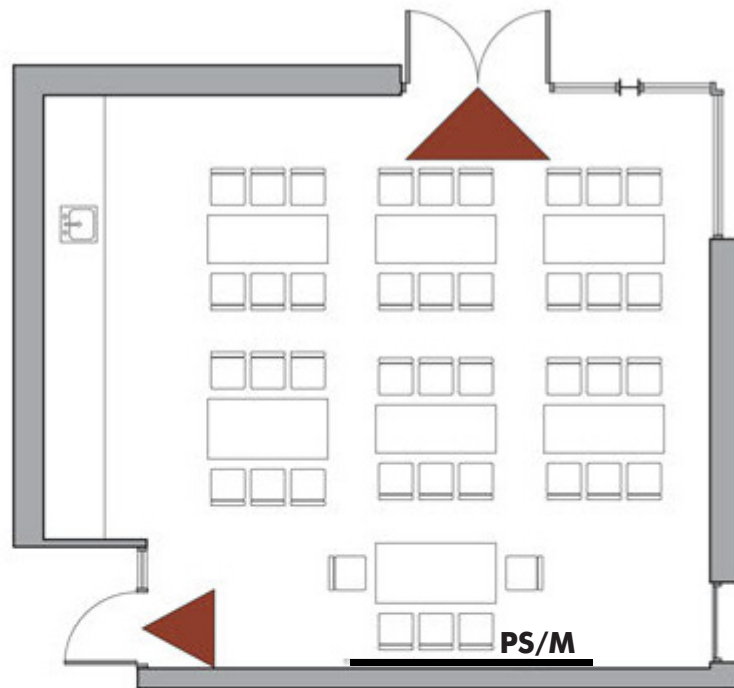

Northgate Branch

10548 Fifth Ave. N.E.

Craft Layout Capacity: 41

Max Occupancy: 91

 Emergency exit; keep clear

PS = Projection Screen

M = Monitor