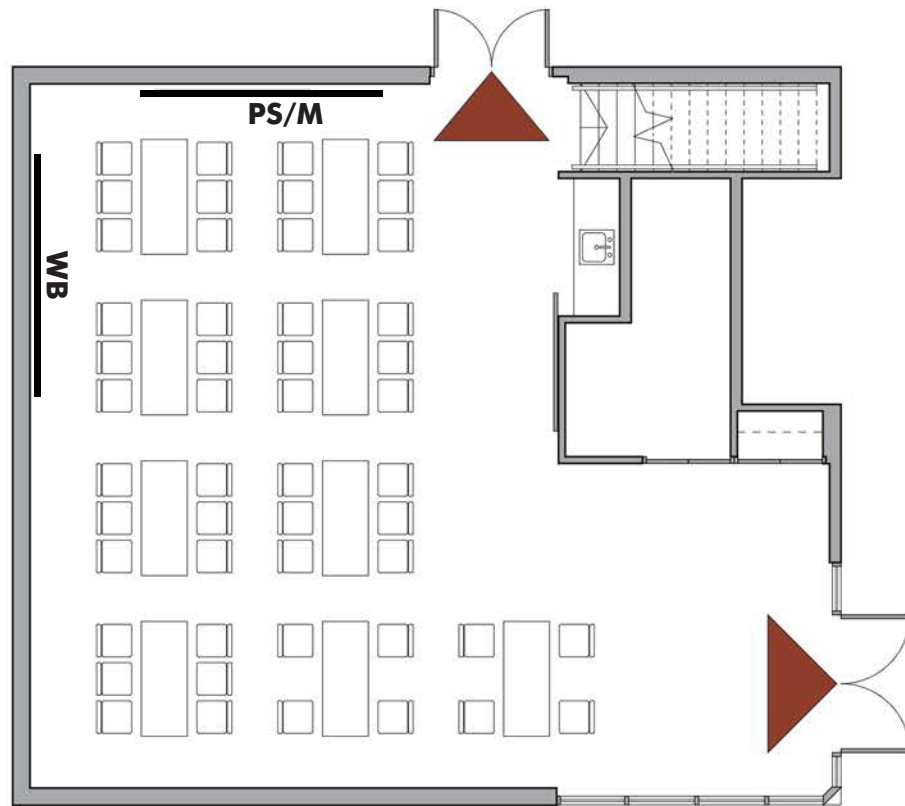

Northeast Branch

6801 35th Ave. E.

Capacity: 50

Craft Layout

Emergency exit; keep clear

WB = White Board
PS = Projection Screen
M = Monitor