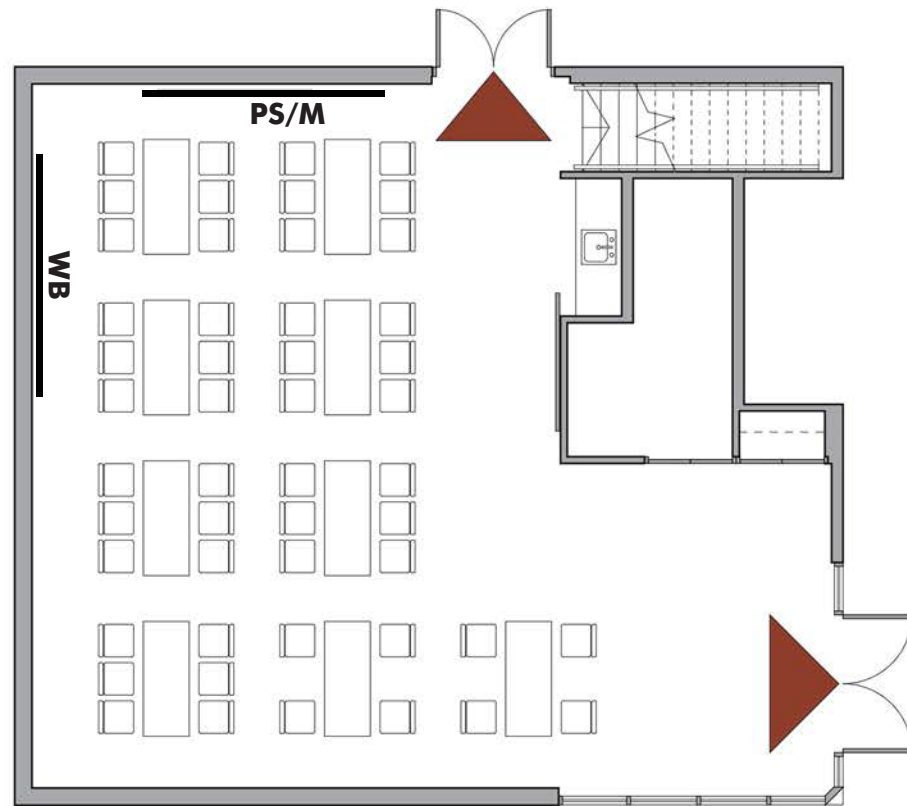

Northeast Branch

6801 35th Ave. E.

Craft Layout Capacity: 50

Max Occupancy: 59

Emergency exit; keep clear

WB = White Board
PS = Projection Screen
M = Monitor