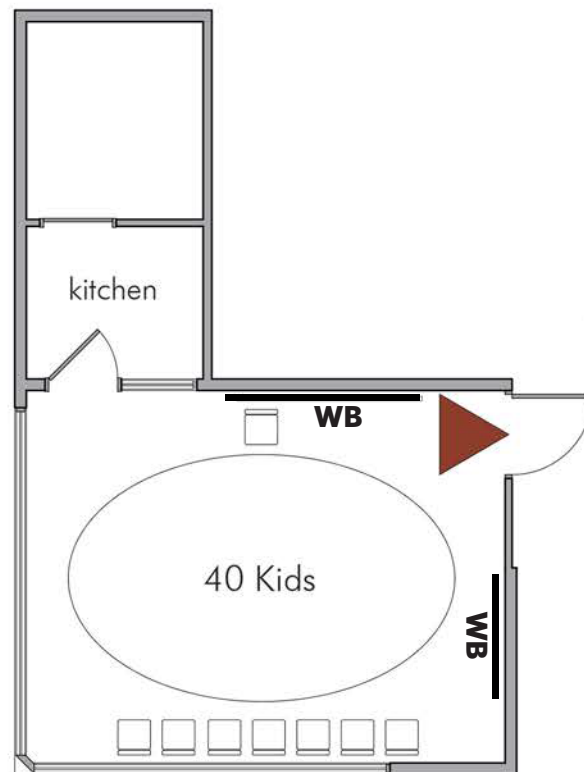

Montlake Branch

2401 24th Ave. E.

Capacity: 48

Story Time Layout

 Emergency exit; keep clear

WB = White Board