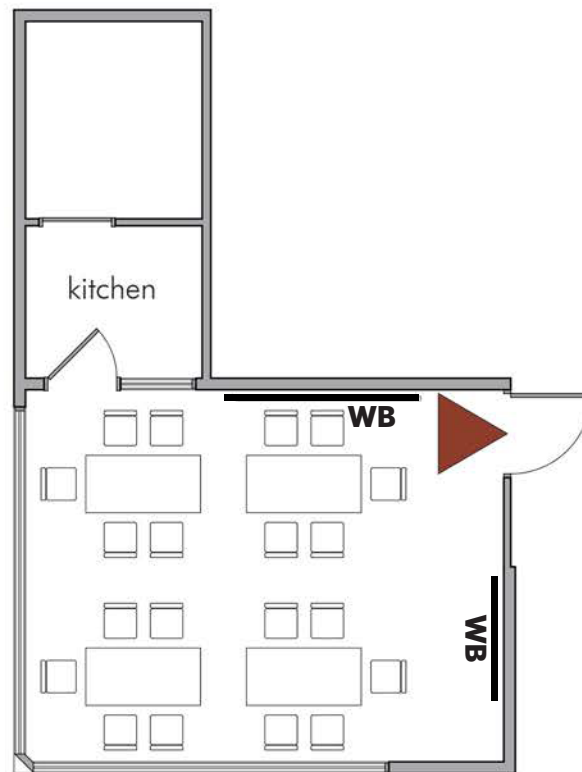

Montlake Branch

2401 24th Ave. E.

Capacity: 20

Craft Layout

 Emergency exit; keep clear

WB = White Board