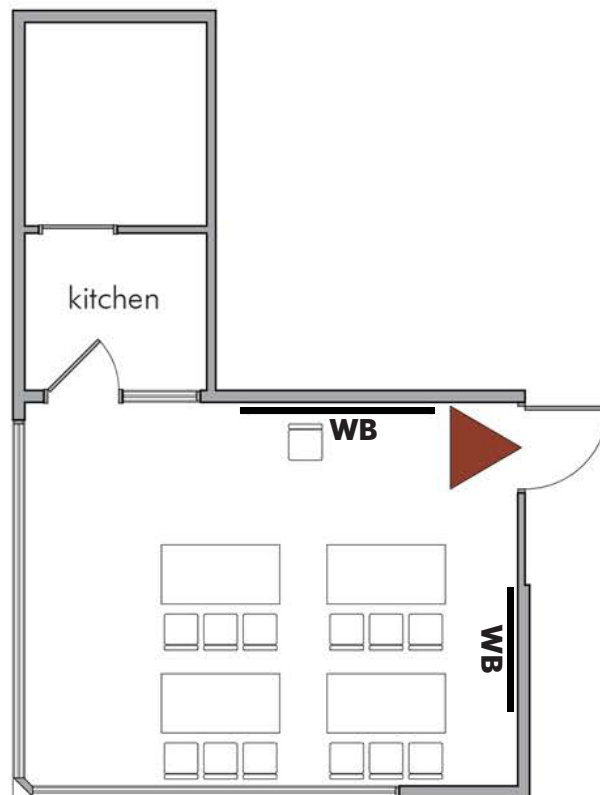

Montlake Branch

2401 24th Ave. E.

Capacity: 13

Classroom Layout

Emergency exit; keep clear

WB = White Board