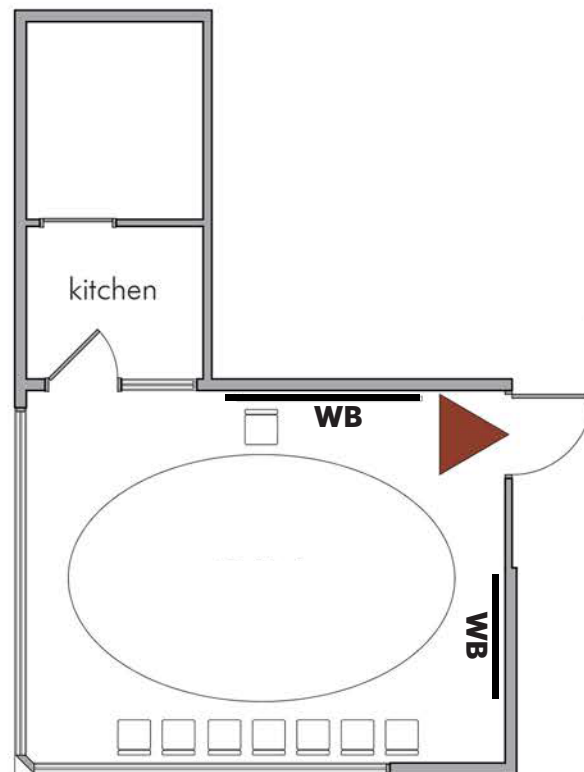

Montlake Branch

2401 24th Ave. E.

Story Time Layout Capacity: 48

Max Occupancy: 48

 Emergency exit; keep clear

WB = White Board