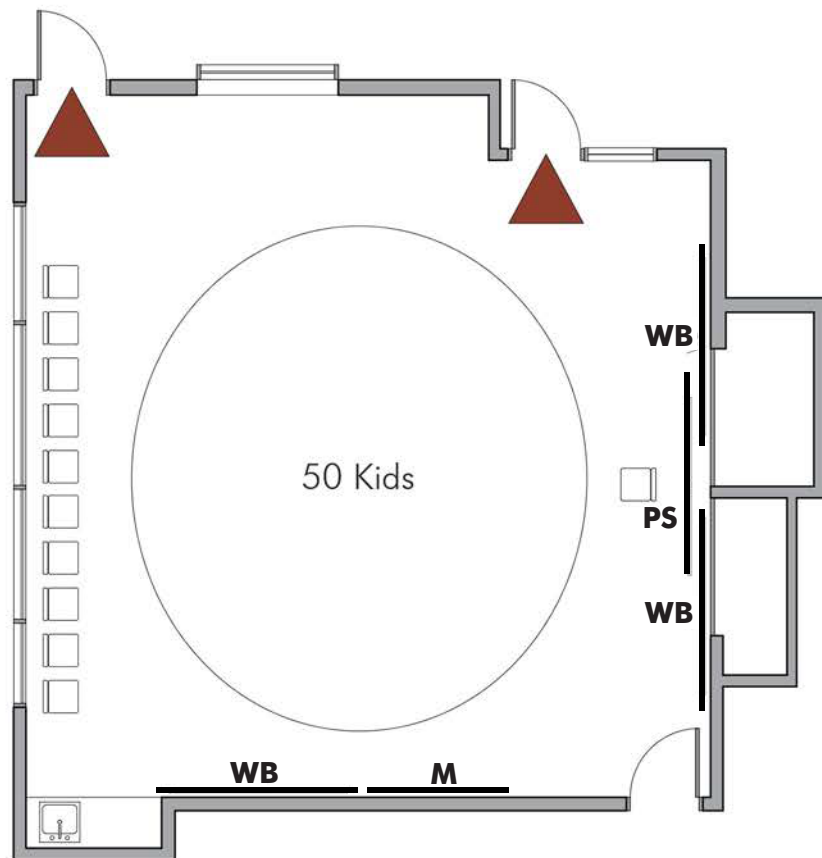

Greenwood Branch

8016 Greenwood Ave. N.

Capacity: 64

Story Time Layout

 Emergency exit; keep clear

WB = White Board
M = Monitor
PS = Projection Screen