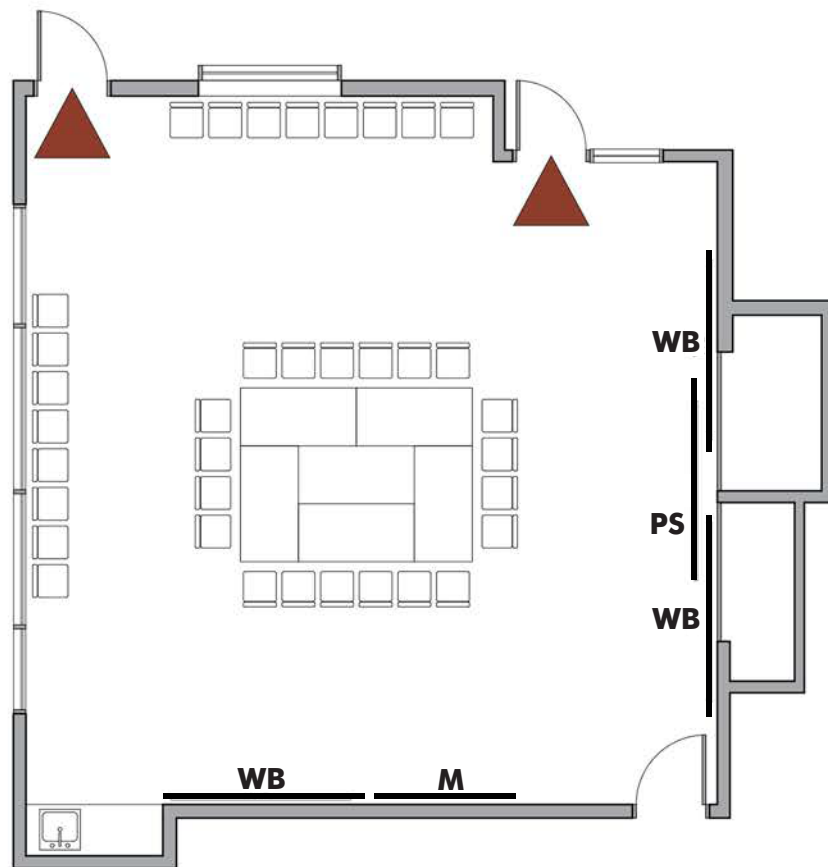

Greenwood Branch

8016 Greenwood Ave. N.

Capacity: 36

Meeting Layout

 Emergency exit; keep clear

WB = White Board
M = Monitor
PS = Projection Screen