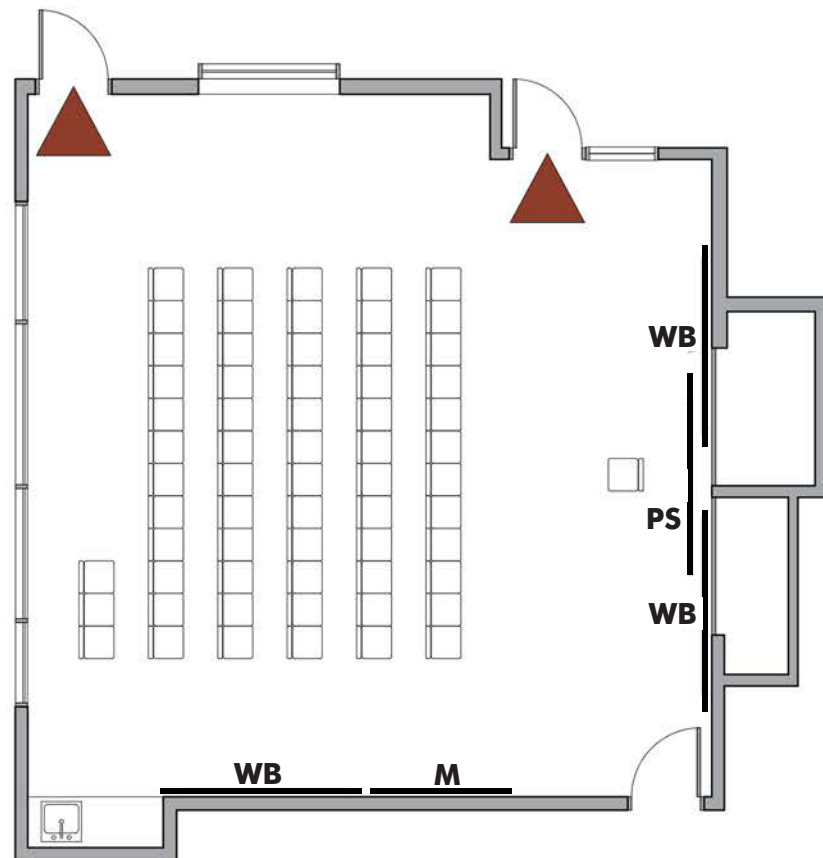

Greenwood Branch

8016 Greenwood Ave. N.

Capacity: 64

Lecture Layout

 Emergency exit; keep clear

WB = White Board
M = Monitor
PS = Projection Screen