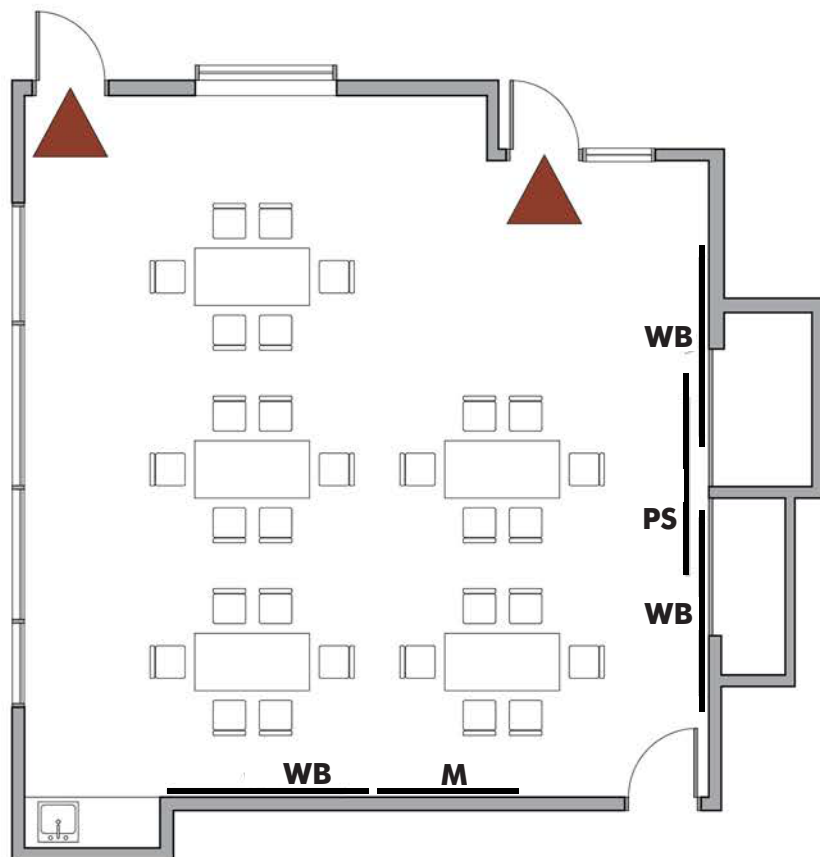

Greenwood Branch

8016 Greenwood Ave. N.

Capacity: 30

Craft Layout

 Emergency exit; keep clear

WB = White Board
M = Monitor
PS = Projection Screen