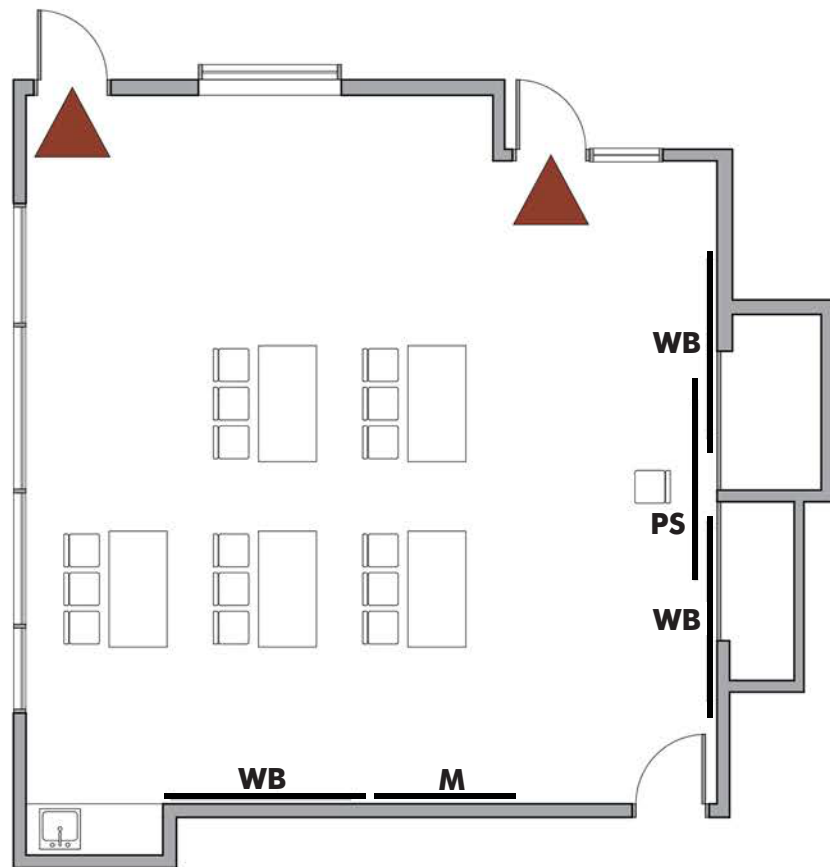

Greenwood Branch

8016 Greenwood Ave. N.

Capacity: 16

Classroom Layout

 Emergency exit; keep clear

WB = White Board
M = Monitor
PS = Projection Screen