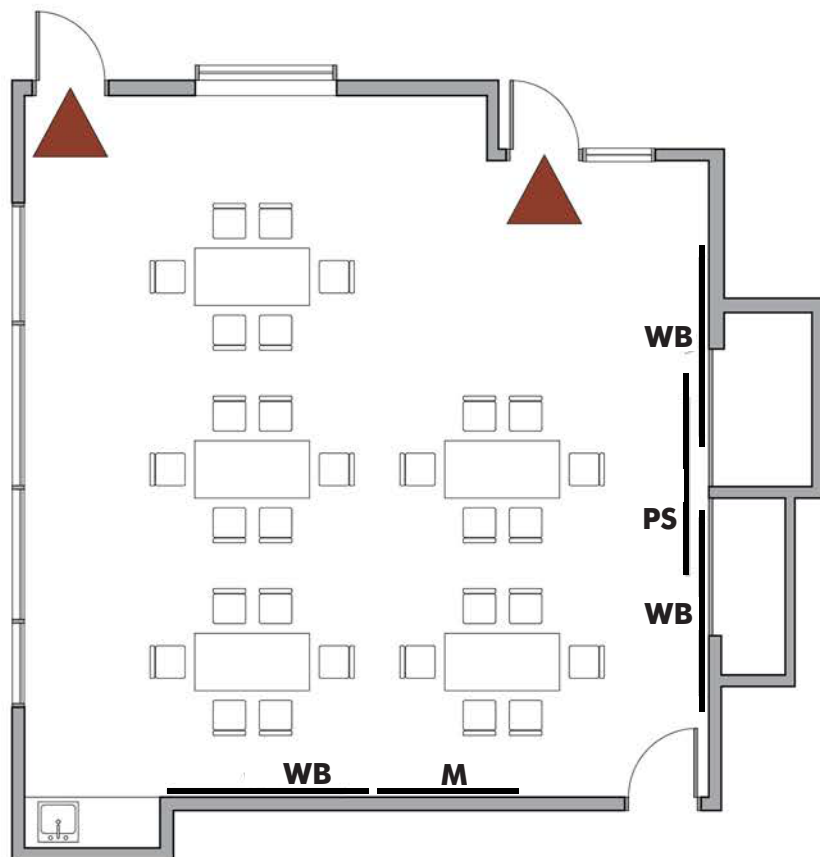

## Greenwood Branch

8016 Greenwood Ave. N.

**Craft Layout Capacity: 30**

Max Occupancy: 138

 Emergency exit; keep clear

**WB** = White Board  
**M** = Monitor  
**PS** = Projection Screen