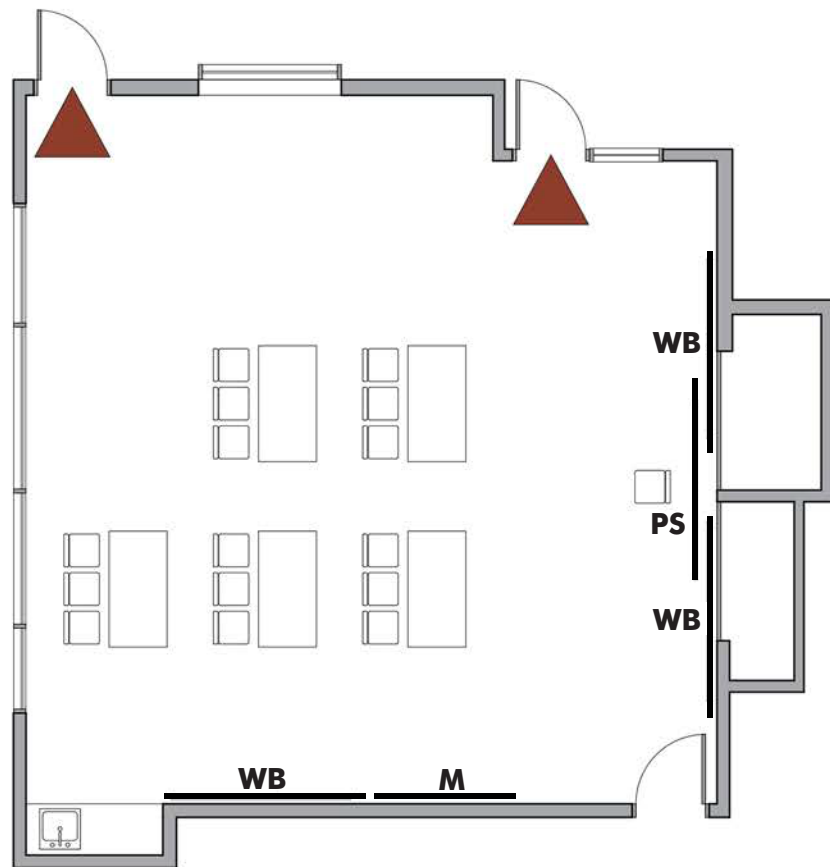

Greenwood Branch

8016 Greenwood Ave. N.
Classroom Layout Capacity: 16

Max Occupancy: 138

 Emergency exit; keep clear

WB = White Board
M = Monitor
PS = Projection Screen