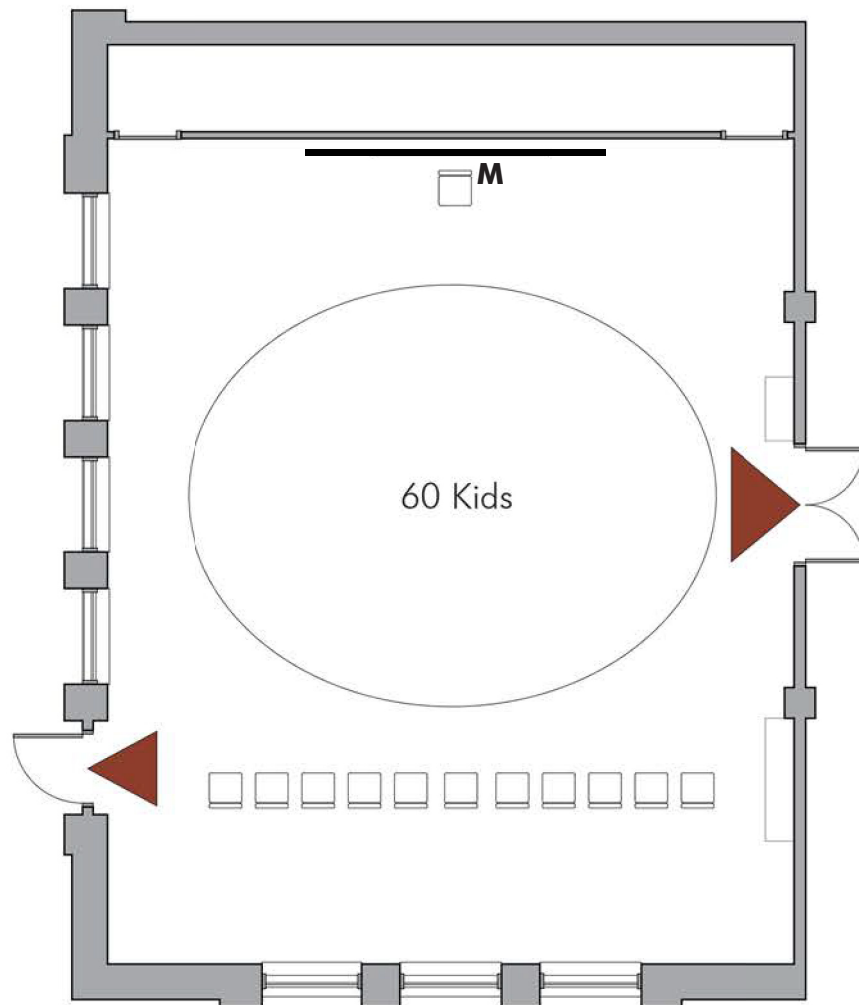

Green Lake Branch

7364 E. Green Lake Dr. N.

Capacity: 70

Story Time Layout

 Emergency exit; keep clear

WB = White Board
PS = Projection Screen
M = Monitor