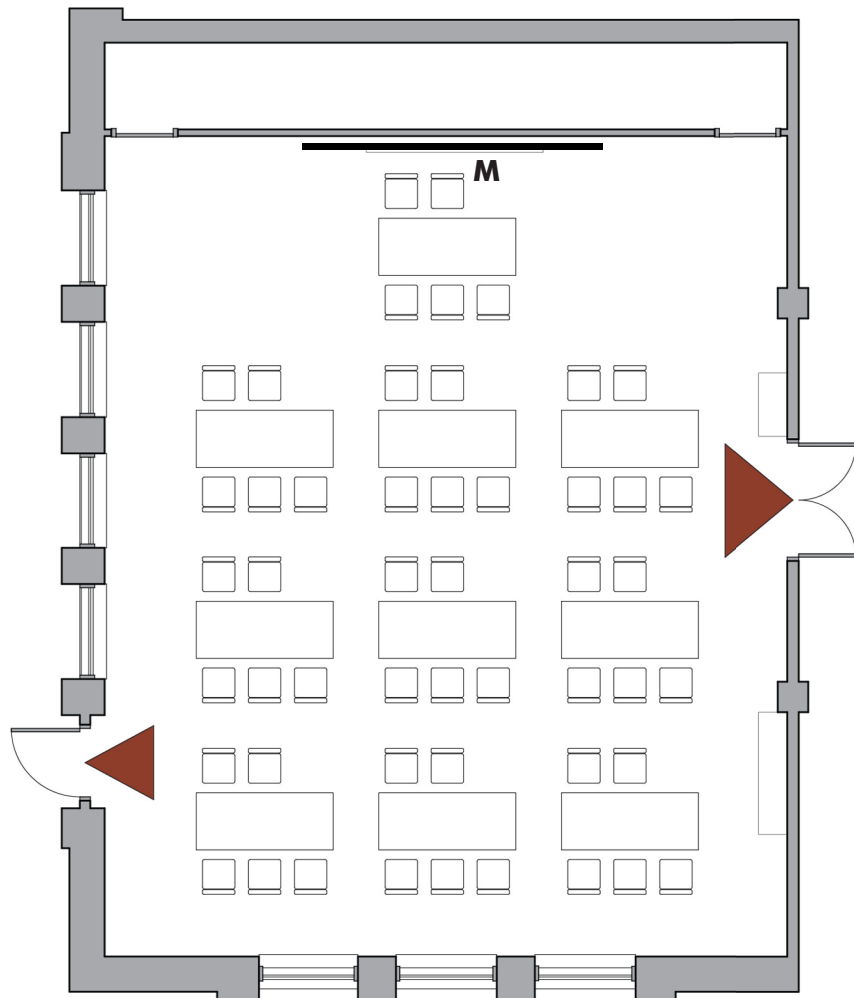

Green Lake Branch

7364 E. Green Lake Dr. N.

Capacity: 50

Craft Layout

 Emergency exit; keep clear

WB = White Board
PS = Projection Screen
M = Monitor