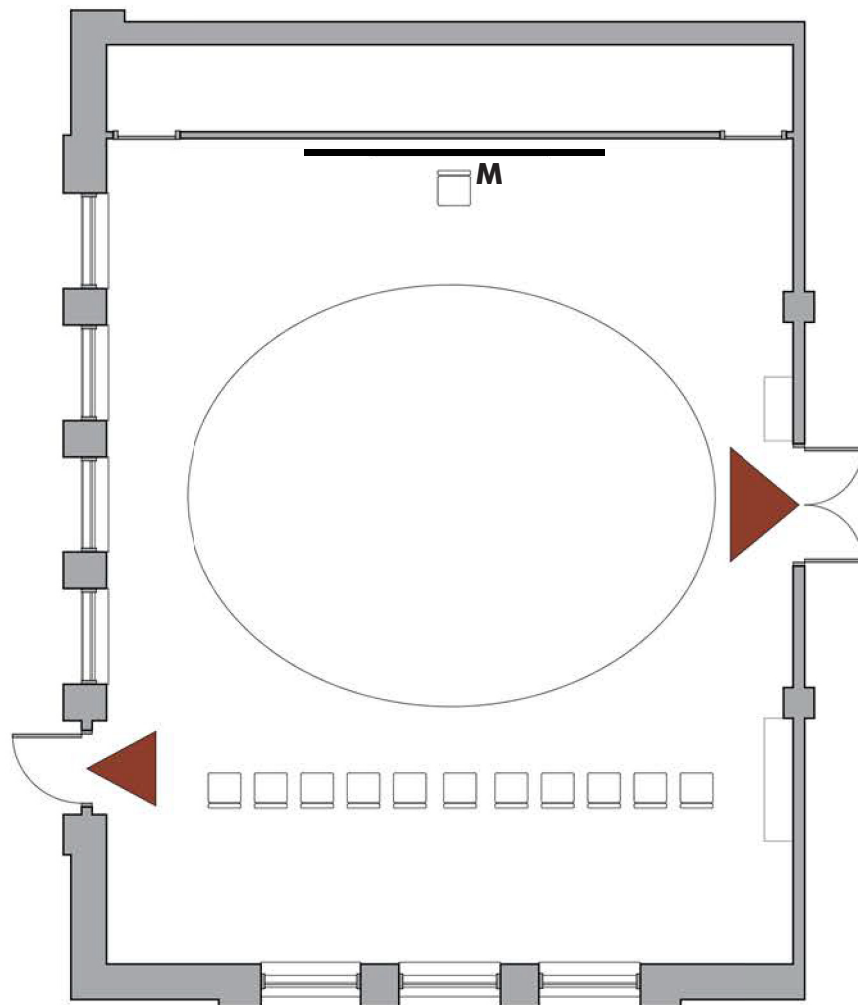

Green Lake Branch

7364 E. Green Lake Dr. N.
Story Time Layout Capacity: 70

Max Occupancy: 72

 Emergency exit; keep clear

WB = White Board
PS = Projection Screen
M = Monitor