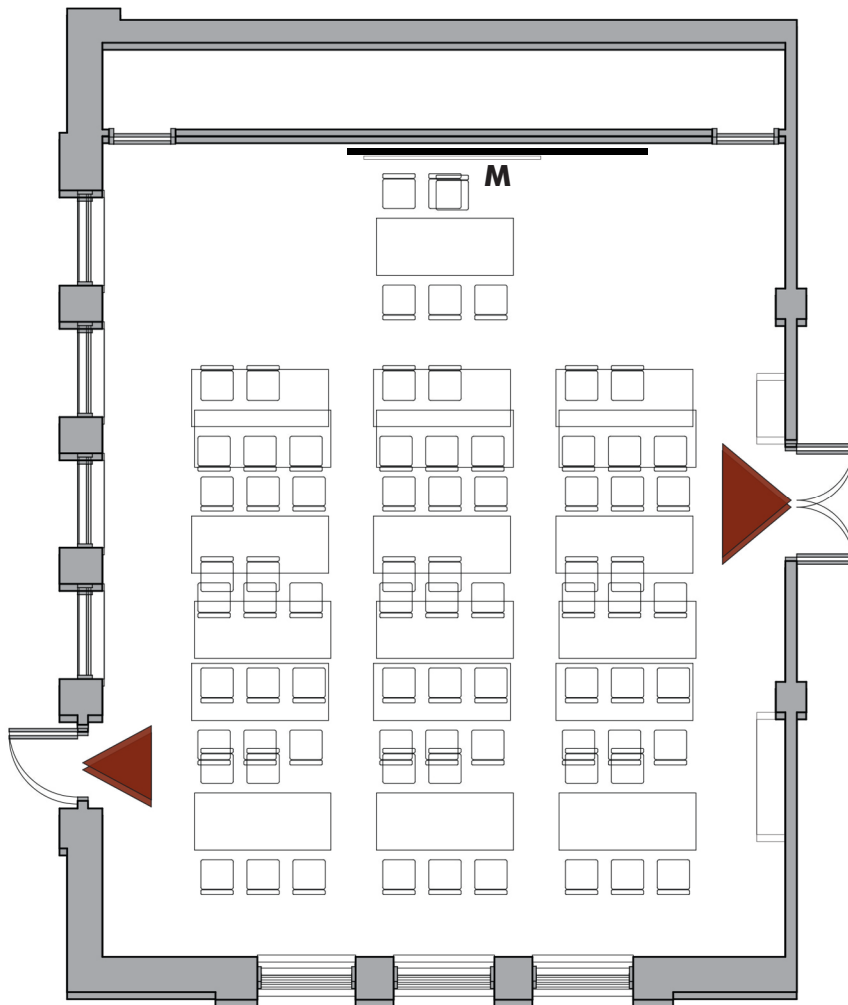

Green Lake Branch

7364 E. Green Lake Dr. N.
Classroom Layout Capacity: 28

Max Occupancy: 72

 Emergency exit; keep clear

WB = White Board
PS = Projection Screen
M = Monitor