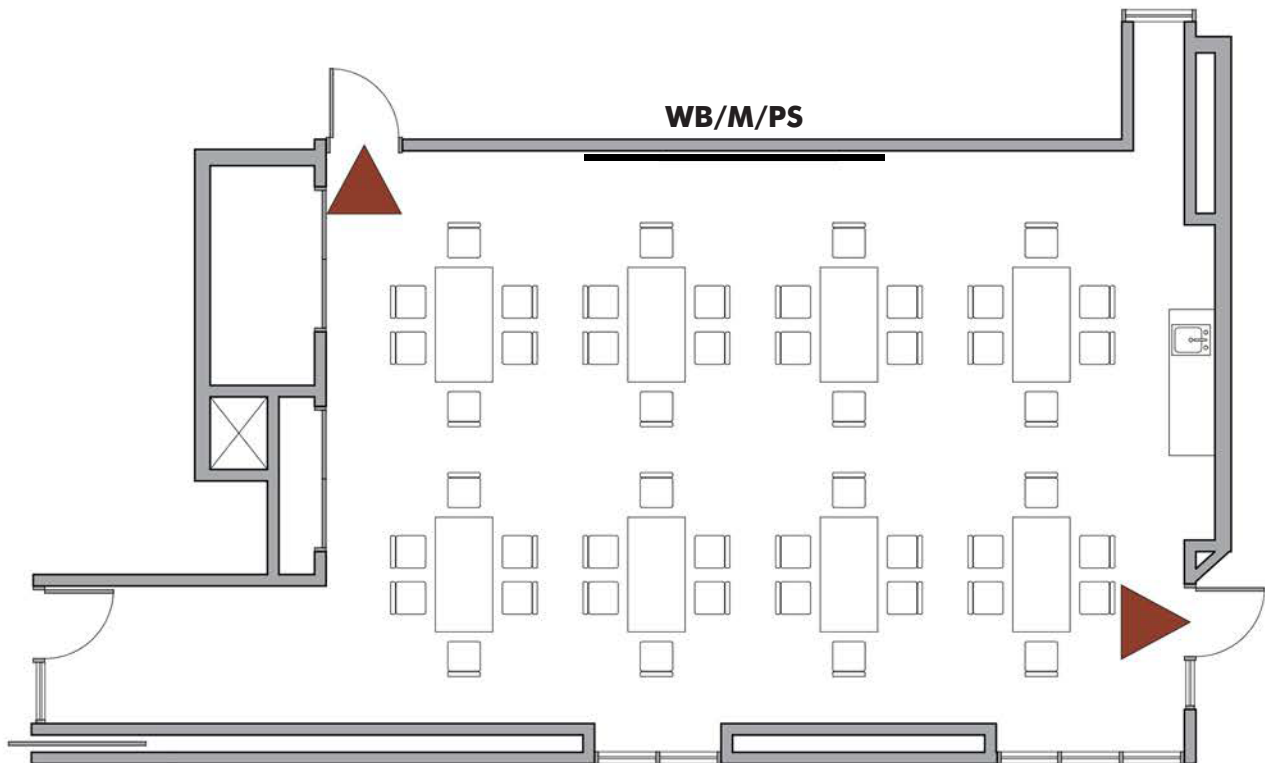

Douglass-Truth Branch

2300 E. Yesler Way

Capacity: 48

Craft Layout

 Emergency exit; keep clear

WB = White Board
PS = Projection Screen
M = Monitor