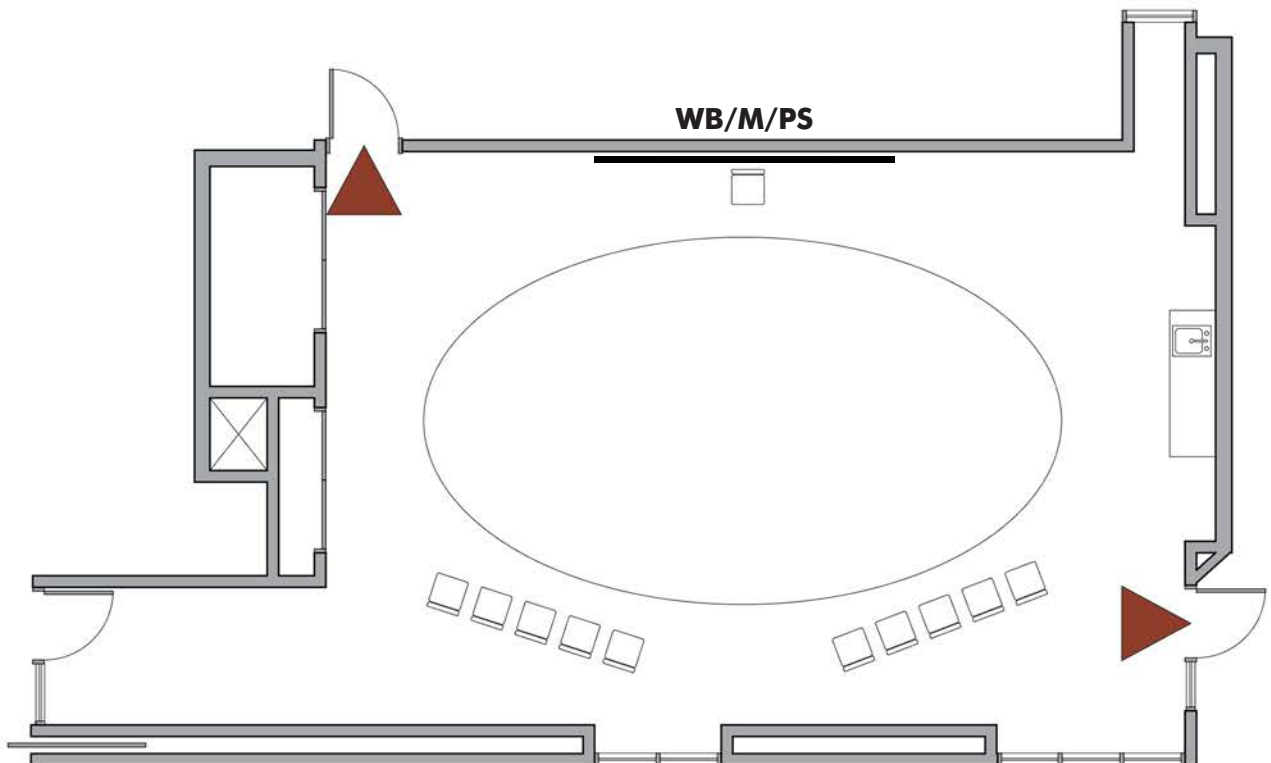

Douglass-Truth Branch

2300 E. Yesler Way

Story Time Layout Capacity: 81

Max Occupancy: 81

 Emergency exit; keep clear

WB = White Board
PS = Projection Screen
M = Monitor