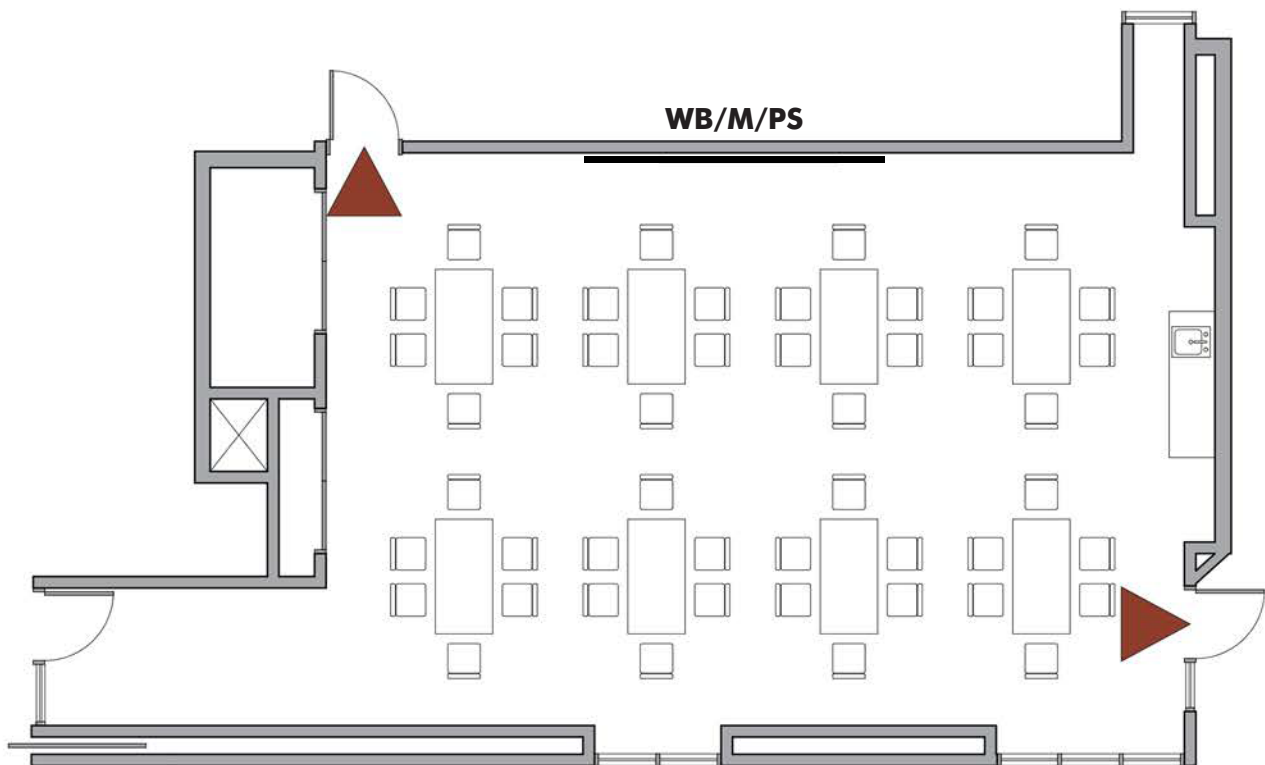

Douglass-Truth Branch

2300 E. Yesler Way

Craft Layout Capacity: 48

Max Occupancy: 81

 Emergency exit; keep clear

WB = White Board
PS = Projection Screen
M = Monitor