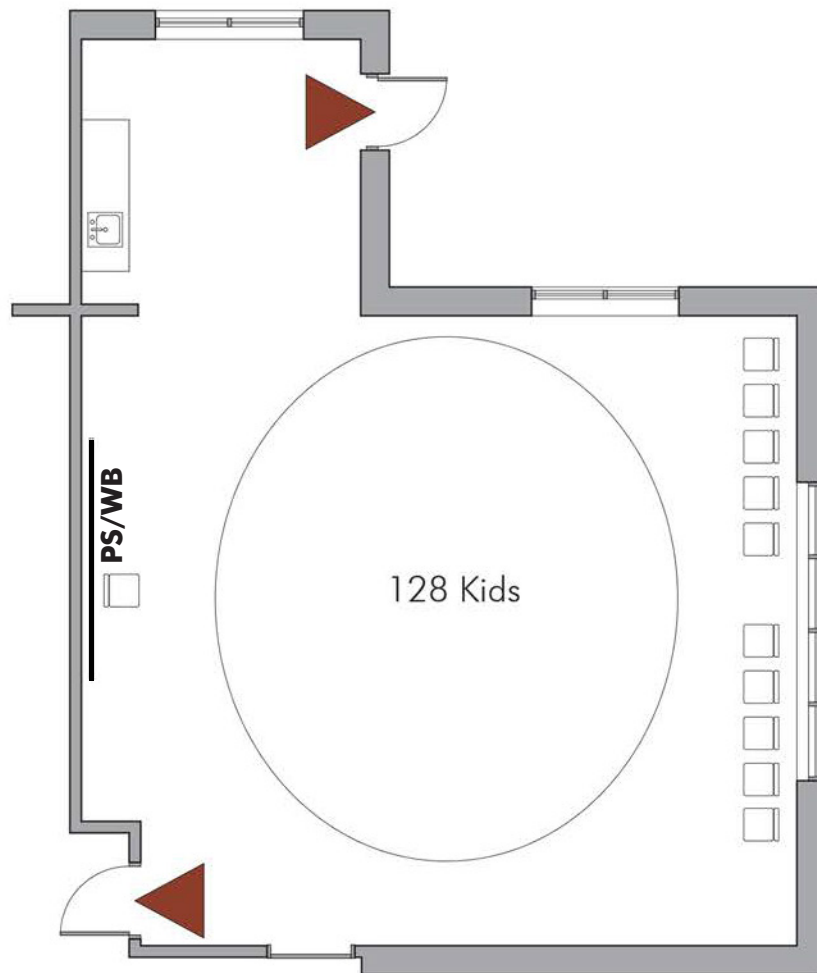

## Delridge Branch

5423 Delridge Way S.W.

Capacity: 139

### Story Time Layout

 Emergency exit; keep clear

**PS** = Projection Screen  
**WB** = White Board