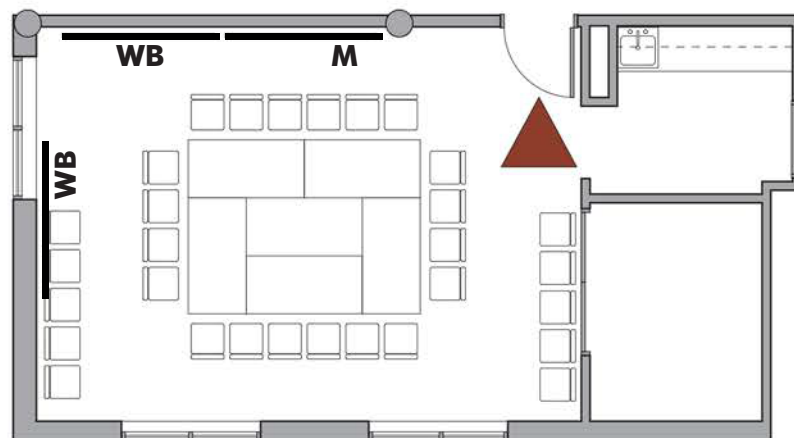

Delridge Branch

5423 Delridge Way S.W.

Capacity: 30

Meeting Layout

 Emergency exit; keep clear

WB = White Board
M = Monitor