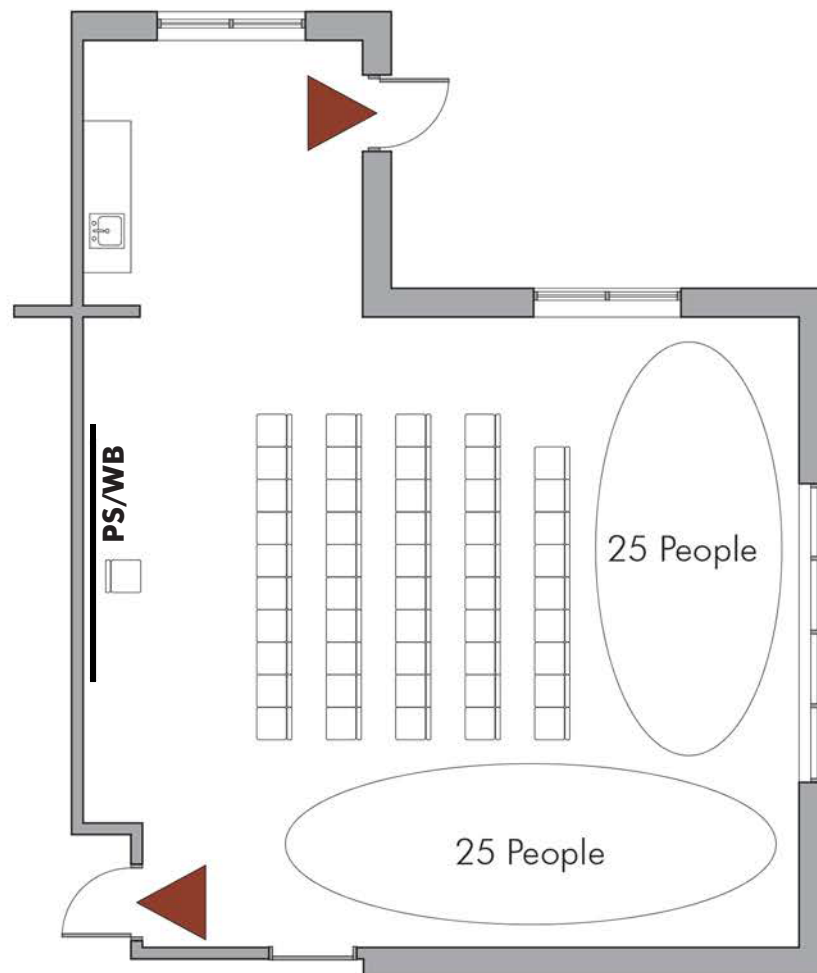

Delridge Branch

5423 Delridge Way S.W.

Capacity: 100

Lecture Layout

 Emergency exit; keep clear

PS = Projection Screen
WB = White Board