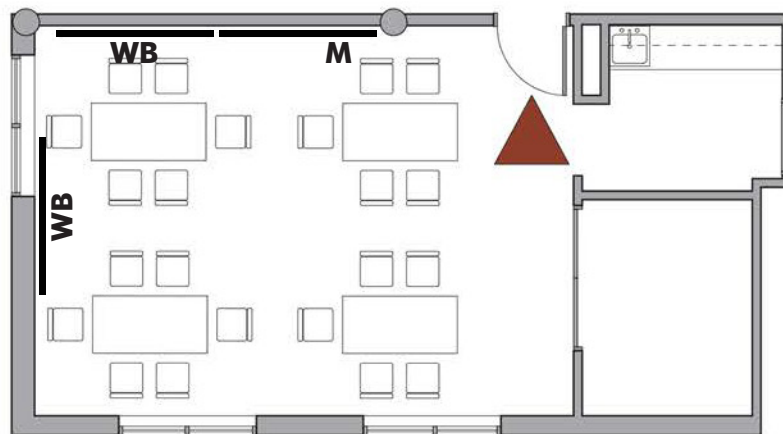

Delridge Branch

5423 Delridge Way S.W.

Capacity: 22

Craft Layout

 Emergency exit; keep clear

WB = White Board
M = Monitor