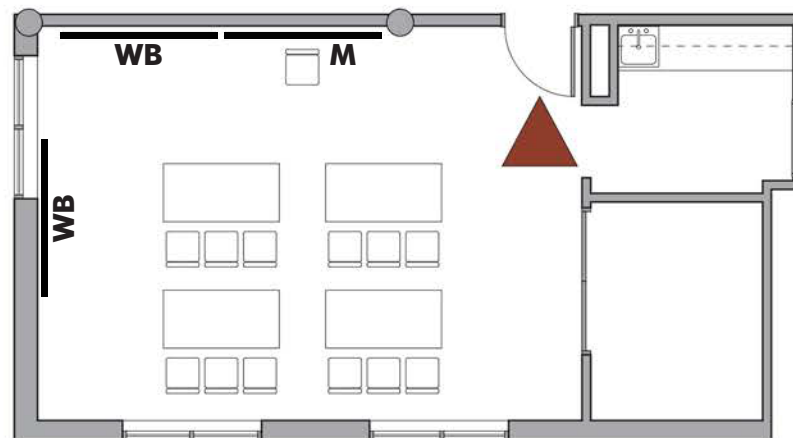

Delridge Branch

5423 Delridge Way S.W.

Capacity: 13

Classroom Layout

 Emergency exit; keep clear

WB = White Board
M = Monitor