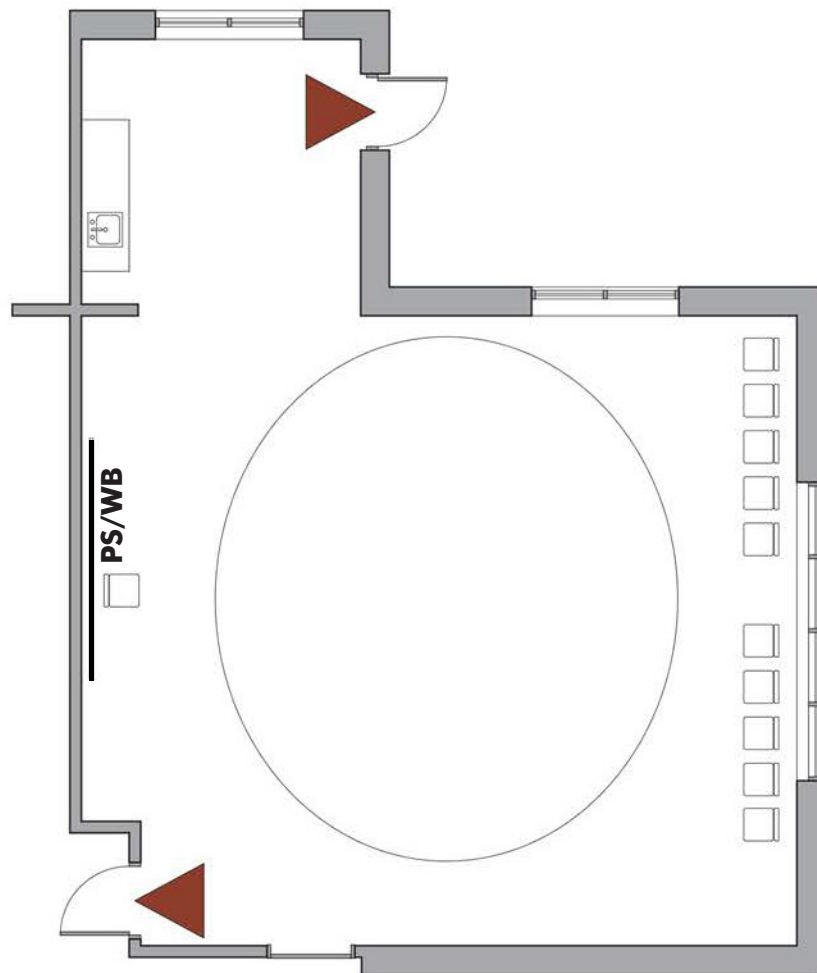

Delridge Branch

5423 Delridge Way S.W.

Story Time Layout Capacity: 49

Max Occupancy: 49

 Emergency exit; keep clear

PS = Projection Screen
WB = White Board